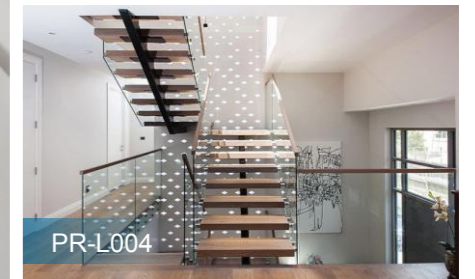

Central Beam Straight Staircase