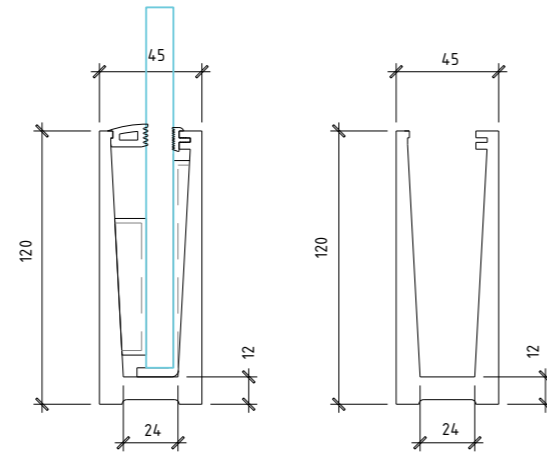

Step height(R)

Step depth(D)

Step width(B)

Straight Staircase

Reference Specification:
 Floor height:2625mm
 Step width:1010mm
 Center beam thickness:6mm
 Riser:187.5mm

Component
 Stair beam:200*100*6mm 150*150*6mm carbon steel
 .sus304,sus316 satin/mirror finish
 Tread support:38*38mm tube;6mm tread plate carbon steel
 .sus304,sus316 satin/mirror finish
 Tread:Carbon steel;stainless steel,solid wood;Glass.
 Baluster:Diameter 50.8mm baluster carbon steel
 .sus304,sus316 satin/mirror finish
 Handrail:Diameter 50.8mm carbon steel;stainless
 steel;PVC;wood
 Railing:Glass;carbon steel;stainless steel

Floor height: 3467mm
Step width: 1000mm
Center beam thickness: 6mm
Riser: 188.8mm

Component

Stair beam: 300*6+300*6mm carbon steel
.sus304, sus316 satin/mirror finish
Tread support: 40*40*5mm; 50*50*5mm; 6mm/5mm
bend plate carbon steel .sus304, sus316 satin/mirror finish
Tread: Carbon steel; stainless steel, solid wood; Glass.
Baluster: Diameter 50.8mm baluster carbon steel
.sus304, sus316 satin/mirror finish
Handrail: Diameter 50.8mm carbon steel; stainless steel; PVC; wood
Rod: 8mm solid rod, 12.7mm rod, carbon steel
.sus304, sus316 satin/mirror finish

Glass Railing with Aluminum U Channel Base

62 & 70.5 U channel

For Glass 10-15mm thick
PAU 001-A

For Glass 19-24mm thick
PAU 001-B

Structure of product

45 U channel

For 12mm to 6+1.52+6mm tempered laminated glass
PAU 002

Installation Method

Other Designs

For Glass 12mm to 6+1.52+6mm tempered laminated glass

For 12mm to 6+1.52+6mm tempered laminated glass

For 12mm to 6+1.52+6mm tempered laminated glass

For 12mm to 6+1.52+6mm tempered laminated glass