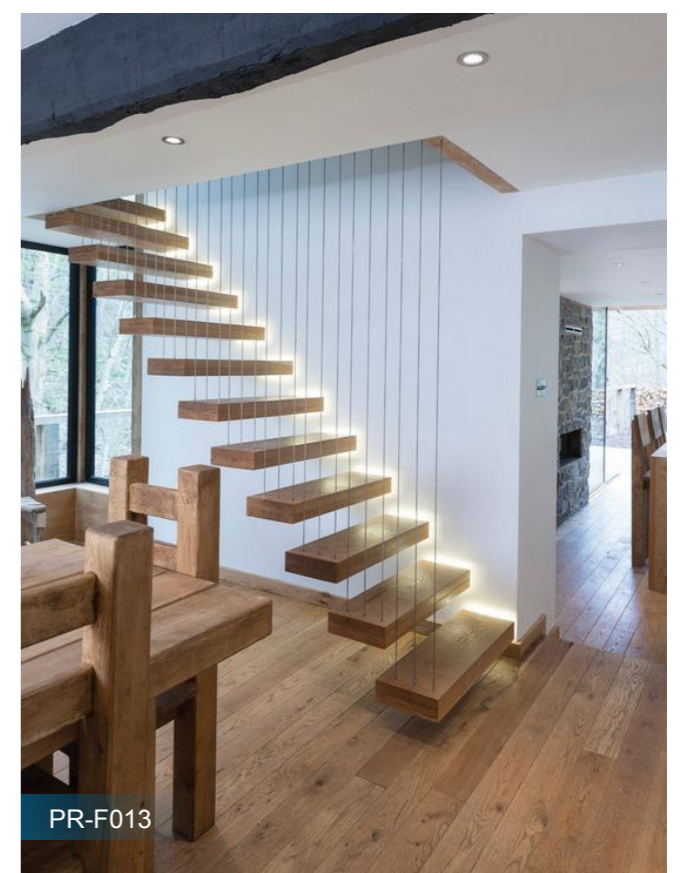

■ Glass Floating Staircase

■ Wood Floating Staircase

Modern Design Cable Railing Floating Staircase For Villa

PR-F011

PR-F012

PR-F013

Curved Staircase

Technical Data:

Floor height: 3467mm
Step width: 1000mm
Center beam thickness: 6mm
Riser: 188.8mm

Component

Stair beam: 300*6+300*6mm carbon steel
.sus304, sus316 satin/mirror finish
Tread support: 40*40*5mm; 50*50*5mm; 6mm/5mm
bend plate carbon steel .sus304, sus316 satin/mirror finish
Tread: Carbon steel; stainless steel, solid wood; Glass.
Baluster: Diameter 50.8mm baluster carbon steel
.sus304, sus316 satin/mirror finish
Handrail: Diameter 50.8mm carbon steel; stainless steel; PVC; wood
Rod: 8mm solid rod, 12.7mm rod, carbon steel
.sus304, sus316 satin/mirror finish