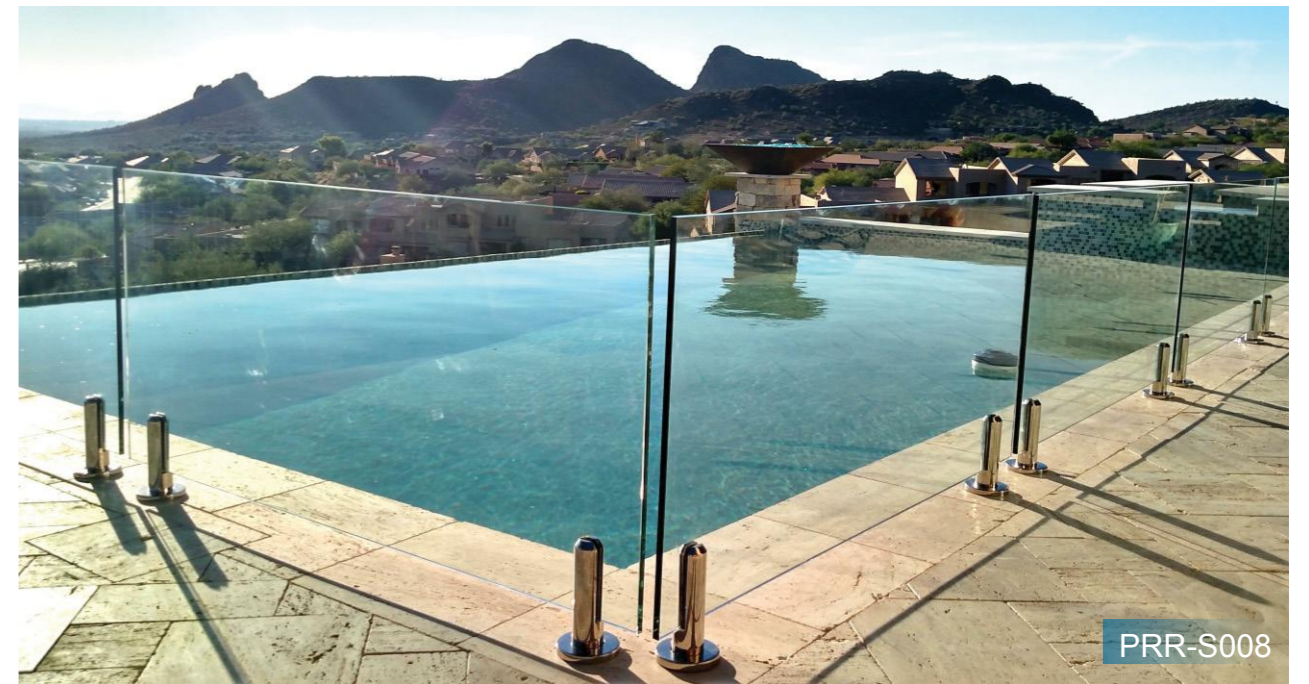

■ For Swimming Pool