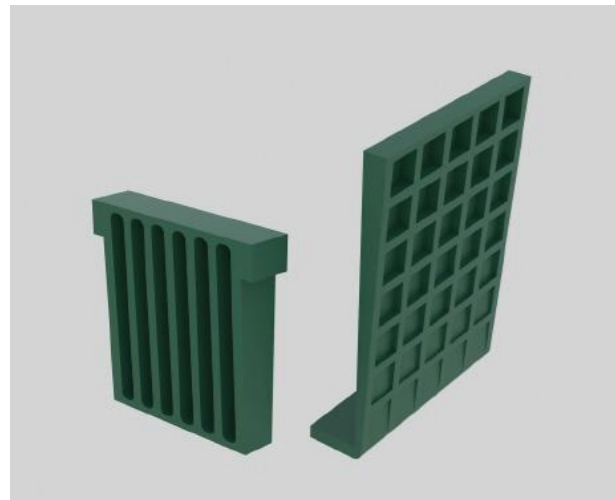

Installation Method