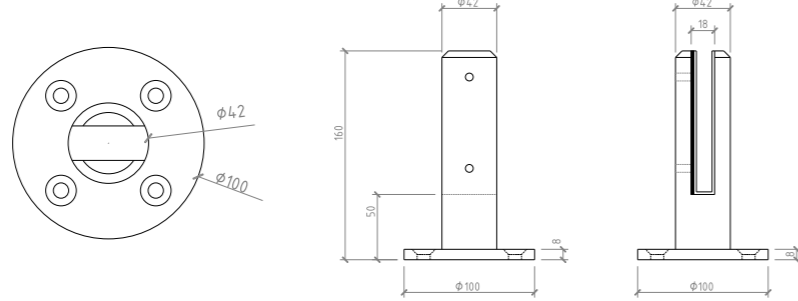

Installation Method

Other Designs

For Glass 12mm to 6+1.52+6mm tempered laminated glass

For 12mm to 6+1.52+6mm tempered laminated glass

For 12mm to 6+1.52+6mm tempered laminated glass

For 12mm to 6+1.52+6mm tempered laminated glass

PRS 001

PRR-S002

PRR-S001

PRR-S003

Square Spigot
Size 40 x 40 x 160mm
Size 50 x 50 x 200mm

PRS 002

PRR-S005

PRR-S004