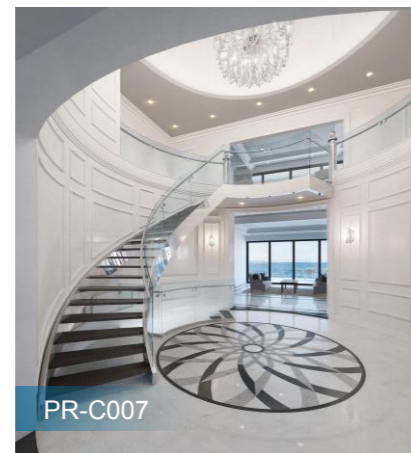

■ Glass Floating Staircase

■ Wood Floating Staircase

Modern Design Cable Railing Floating Staircase For Villa

PR-F011

PR-F012

PR-F013

Curved Staircase

Technical Data:

Floor height: 3467mm
Step width: 1000mm
Center beam thickness: 6mm
Riser: 188.8mm

Component

Stair beam: 300*6+300*6mm carbon steel
.sus304, sus316 satin/mirror finish
Tread support: 40*40*5mm; 50*50*5mm; 6mm/5mm
bend plate carbon steel .sus304, sus316 satin/mirror finish
Tread: Carbon steel; stainless steel, solid wood; Glass.
Baluster: Diameter 50.8mm baluster carbon steel
.sus304, sus316 satin/mirror finish
Handrail: Diameter 50.8mm carbon steel; stainless steel; PVC; wood
Rod: 8mm solid rod, 12.7mm rod, carbon steel
.sus304, sus316 satin/mirror finish