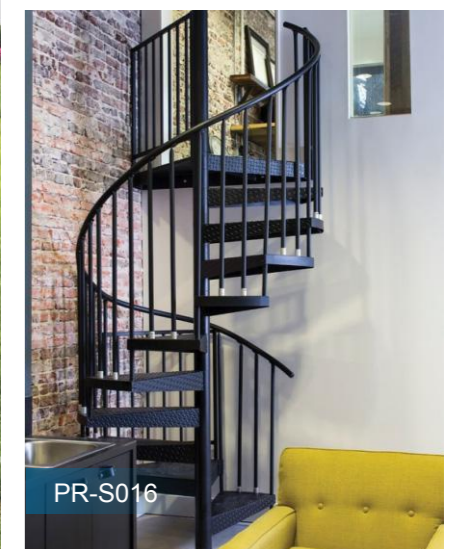

■ Glass Floating Staircase

■ Wood Floating Staircase

Modern Design Cable Railing Floating Staircase For Villa

PR-F011

PR-F012

PR-F013

Curved Staircase

Technical Data: