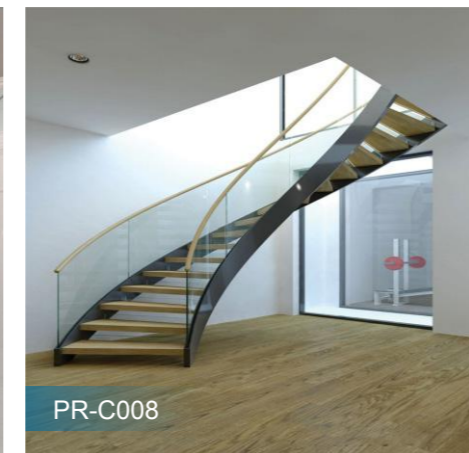

Reference Specification
 Floor height:3000mm
 Step width:1200mm
 Center beam thickness:10mm
 Riser:187.5mm

Component
 Stair beam:250*100*10mm carbon steel .sus304,sus316 satin/mirror finish
 Tread support:40*40*5mm /50*50*5mm tube carbon steel .sus304,sus316 satin/mirror finish
 Tread:Carbon steel;stainless steel,solid wood;Glass.
 Handrail:Diameter 50.8mm carbon steel;stainless steel;PVC;wood
 Railing:Glass;carbon steel;stainless steel

■ Glass Floating Staircase

■ Wood Floating Staircase

Modern Design Cable Railing Floating Staircase For Villa

PR-F011

PR-F012

PR-F013

Curved Staircase

Technical Data:

Floor height: 3467mm
Step width: 1000mm
Center beam thickness: 6mm
Riser: 188.8mm

Component

Stair beam: 300*6+300*6mm carbon steel
.sus304, sus316 satin/mirror finish
Tread support: 40*40*5mm; 50*50*5mm; 6mm/5mm
bend plate carbon steel .sus304, sus316 satin/mirror finish
Tread: Carbon steel; stainless steel, solid wood; Glass.
Baluster: Diameter 50.8mm baluster carbon steel
.sus304, sus316 satin/mirror finish
Handrail: Diameter 50.8mm carbon steel; stainless steel; PVC; wood
Rod: 8mm solid rod, 12.7mm rod, carbon steel
.sus304, sus316 satin/mirror finish