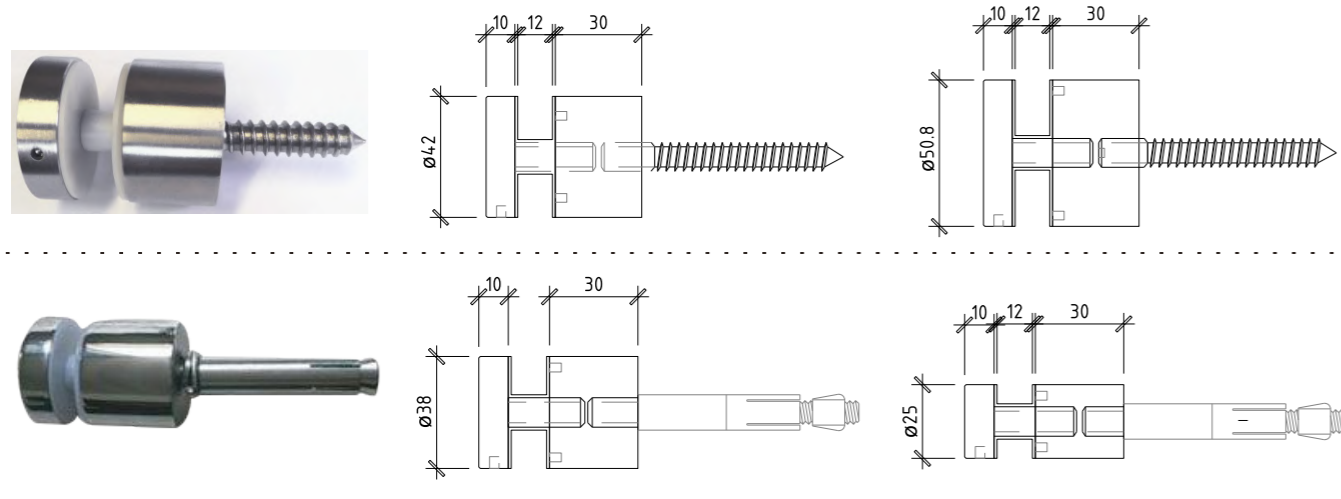

Standoff Glass Railing