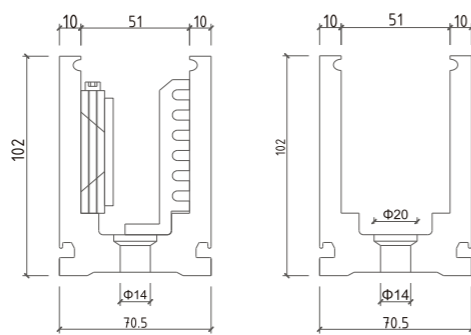

For Glass 10-15mm thick
PAU 001-A

For Glass 19-24mm thick
PAU 001-B