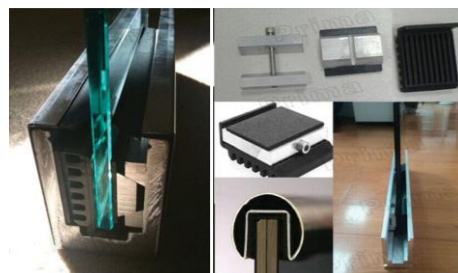

Glass Railing with Aluminum U Channel Base

62 & 70.5 U channel

For Glass 10-15mm thick
PAU 001-A

For Glass 19-24mm thick
PAU 001-B

Structure of product

45 U channel

For 12mm to 6+1.52+6mm tempered laminated glass
PAU 002