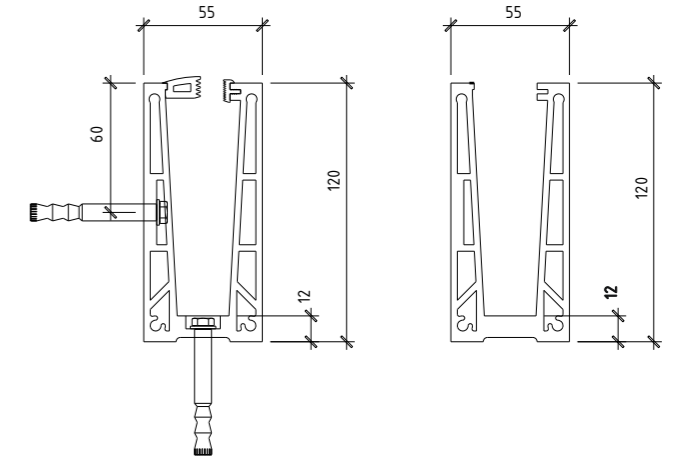

Step height(R)

Step depth(D)

Step width(B)

Straight Staircase

Reference Specification:
 Floor height:2625mm
 Step width:1010mm
 Center beam thickness:6mm
 Riser:187.5mm

Component
 Stair beam:200*100*6mm 150*150*6mm carbon steel
 .sus304,sus316 satin/mirror finish
 Tread support:38*38mm tube;6mm tread plate carbon steel
 .sus304,sus316 satin/mirror finish
 Tread:Carbon steel;stainless steel,solid wood;Glass.
 Baluster:Diameter 50.8mm baluster carbon steel
 .sus304,sus316 satin/mirror finish
 Handrail:Diameter 50.8mm carbon steel;stainless
 steel;PVC;wood
 Railing:Glass;carbon steel;stainless steel

Reference Specification
 Floor height:3000mm
 Step width:1200mm
 Center beam thickness:10mm
 Riser:187.5mm

Component
 Stair beam:250*100*10mm carbon steel .sus304,sus316 satin/mirror finish
 Tread support:40*40*5mm /50*50*5mm tube carbon steel .sus304,sus316 satin/mirror finish
 Tread:Carbon steel;stainless steel,solid wood;Glass.
 Handrail:Diameter 50.8mm carbon steel;stainless steel;PVC;wood
 Railing:Glass;carbon steel;stainless steel

Floor height: 3467mm
Step width: 1000mm
Center beam thickness: 6mm
Riser: 188.8mm

Component

Stair beam: 300*6+300*6mm carbon steel
.sus304, sus316 satin/mirror finish
Tread support: 40*40*5mm; 50*50*5mm; 6mm/5mm
bend plate carbon steel .sus304, sus316 satin/mirror finish
Tread: Carbon steel; stainless steel, solid wood; Glass.
Baluster: Diameter 50.8mm baluster carbon steel
.sus304, sus316 satin/mirror finish
Handrail: Diameter 50.8mm carbon steel; stainless steel; PVC; wood
Rod: 8mm solid rod, 12.7mm rod, carbon steel
.sus304, sus316 satin/mirror finish

Installation Method

Other Designs

For Glass 12mm to 6+1.52+6mm tempered laminated glass

For 12mm to 6+1.52+6mm tempered laminated glass

For 12mm to 6+1.52+6mm tempered laminated glass

For 12mm to 6+1.52+6mm tempered laminated glass