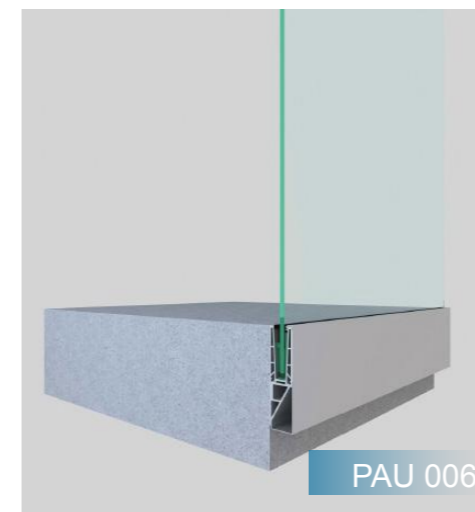

For 12mm to 6+1.52+6mm tempered laminated glass