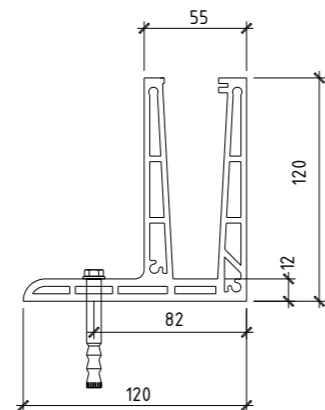

Step height(R)

Step depth(D)

Step width(B)

Straight Staircase

Reference Specification:
 Floor height:2625mm
 Step width:1010mm
 Center beam thickness:6mm
 Riser:187.5mm

Component
 Stair beam:200*100*6mm 150*150*6mm carbon steel
 .sus304,sus316 satin/mirror finish
 Tread support:38*38mm tube;6mm tread plate carbon steel
 .sus304,sus316 satin/mirror finish
 Tread:Carbon steel;stainless steel,solid wood;Glass.
 Baluster:Diameter 50.8mm baluster carbon steel
 .sus304,sus316 satin/mirror finish
 Handrail:Diameter 50.8mm carbon steel;stainless
 steel;PVC;wood
 Railing:Glass;carbon steel;stainless steel

Floor height: 3467mm
Step width: 1000mm
Center beam thickness: 6mm
Riser: 188.8mm

Component

Stair beam: 300*6+300*6mm carbon steel
.sus304, sus316 satin/mirror finish
Tread support: 40*40*5mm; 50*50*5mm; 6mm/5mm
bend plate carbon steel .sus304, sus316 satin/mirror finish
Tread: Carbon steel; stainless steel, solid wood; Glass.
Baluster: Diameter 50.8mm baluster carbon steel
.sus304, sus316 satin/mirror finish
Handrail: Diameter 50.8mm carbon steel; stainless steel; PVC; wood
Rod: 8mm solid rod, 12.7mm rod, carbon steel
.sus304, sus316 satin/mirror finish

Glass Railing with Aluminum U Channel Base

62 & 70.5 U channel

For Glass 10-15mm thick
PAU 001-A

For Glass 19-24mm thick
PAU 001-B

Structure of product

45 U channel

For 12mm to 6+1.52+6mm tempered laminated glass
PAU 002

Installation Method

Other Designs

For Glass 12mm to 6+1.52+6mm tempered laminated glass

For 12mm to 6+1.52+6mm tempered laminated glass

For 12mm to 6+1.52+6mm tempered laminated glass

For 12mm to 6+1.52+6mm tempered laminated glass