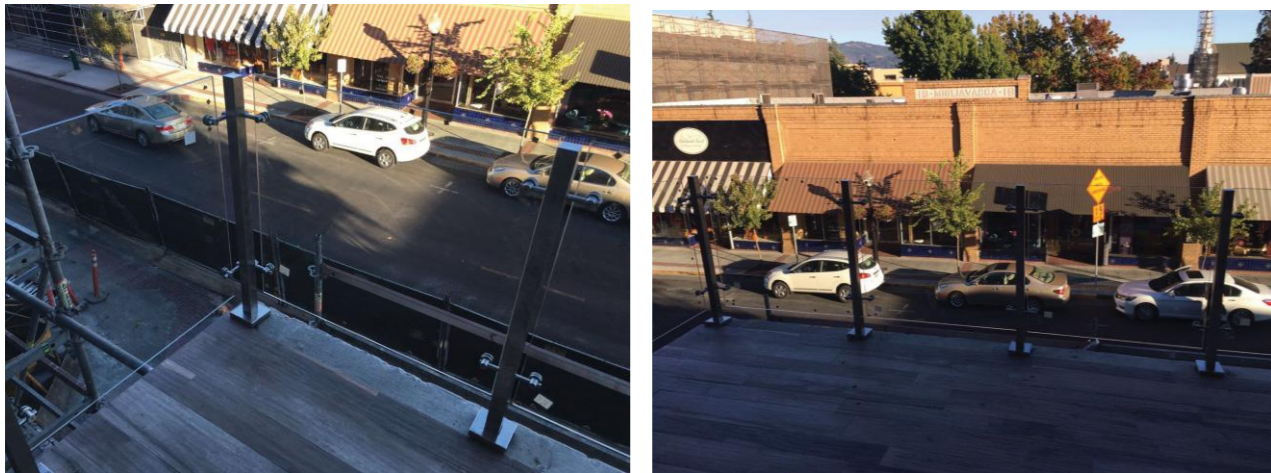

- Glass Railing with Baluster