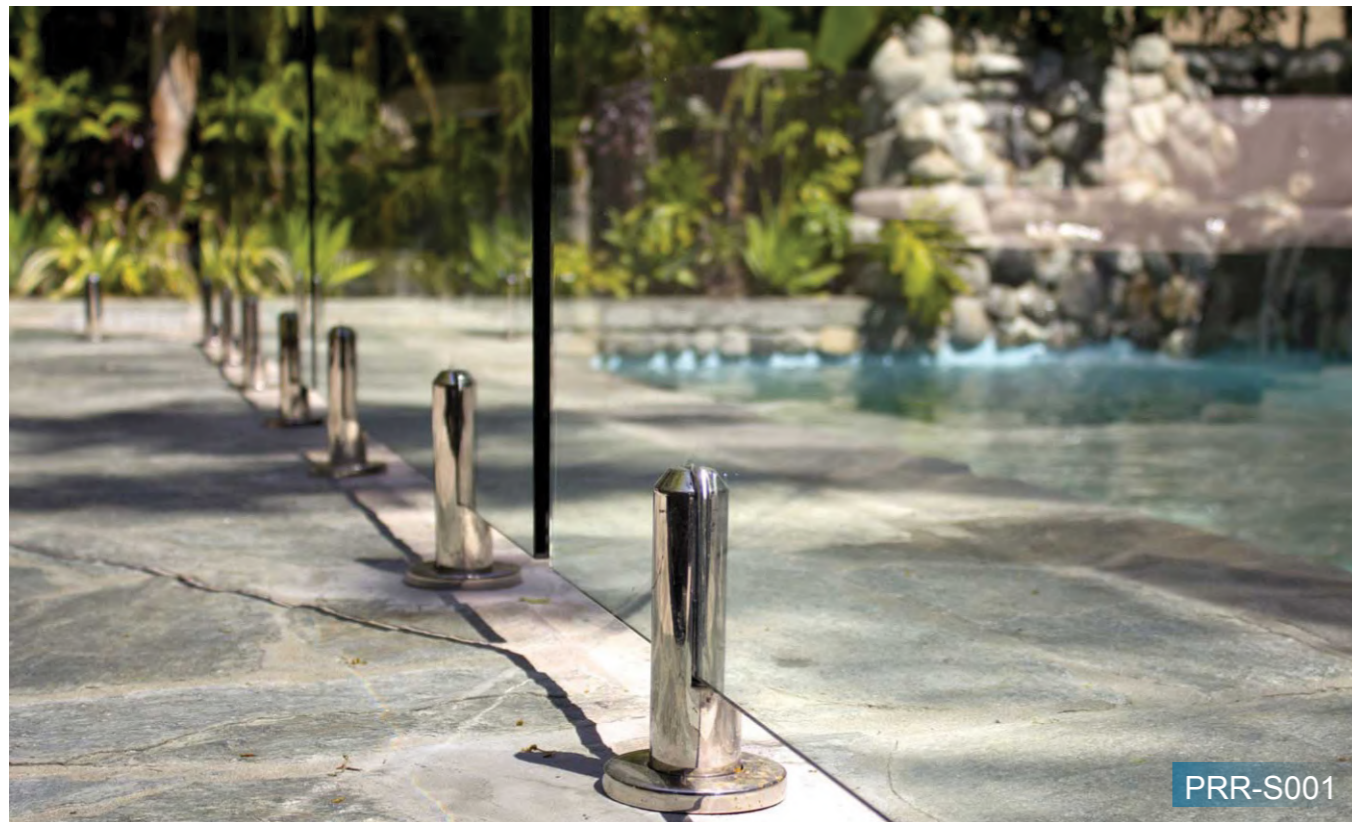

PRS 001

PRR-S002

PRR-S001

PRR-S003

Square Spigot
Size 40 x 40 x 160mm
Size 50 x 50 x 200mm

PRS 002

PRR-S005

PRR-S004