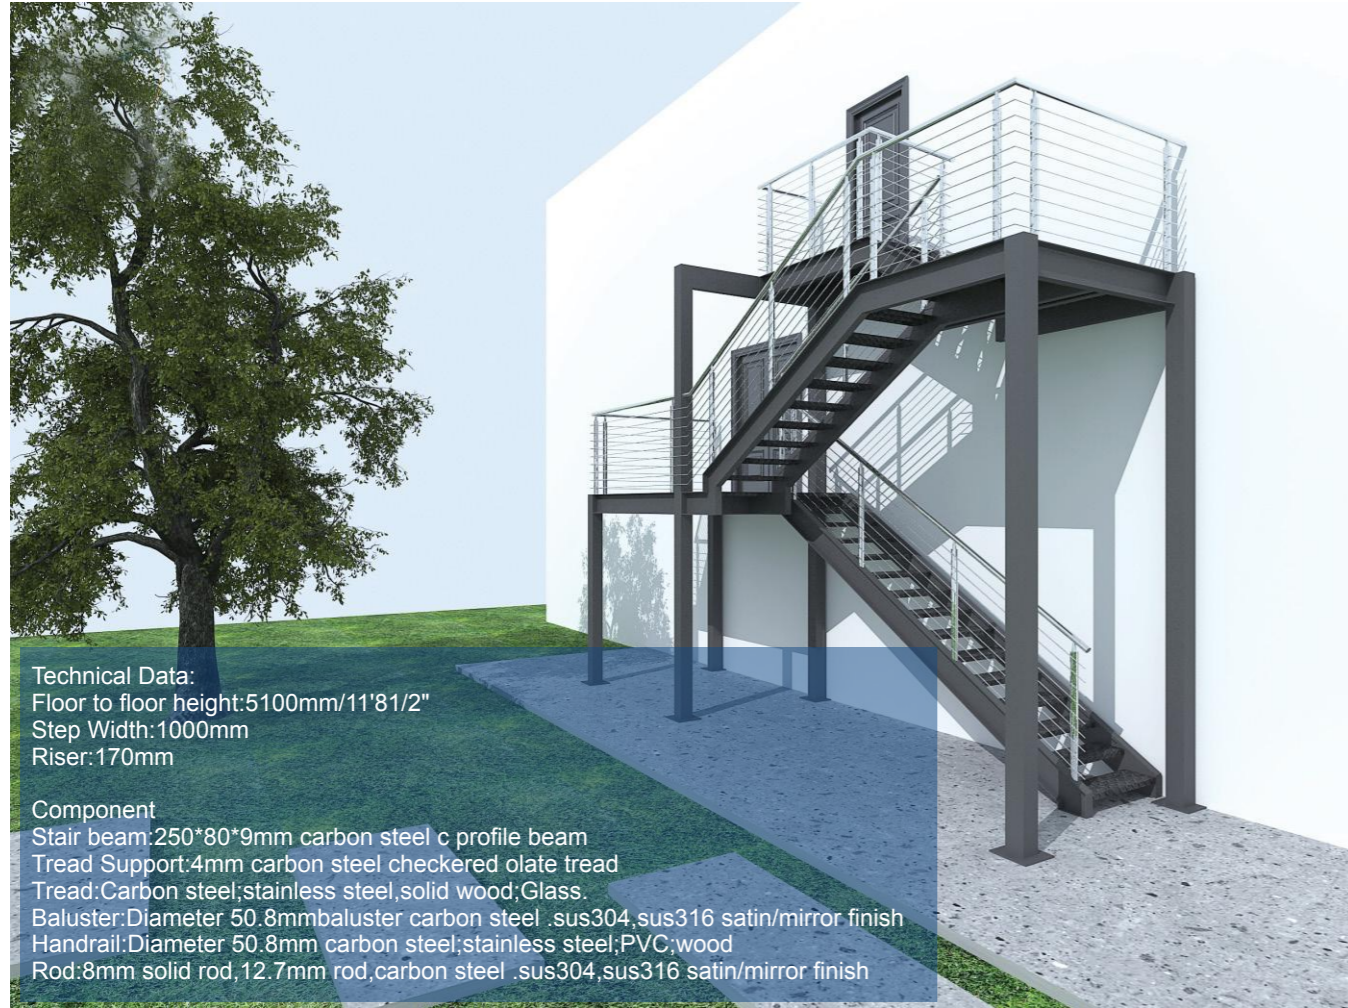

PR-L016

Double Stringer Straight Staircase

Straight Glass Staircase

Outdoor Staircase

Floating Staircase

PR-F001

PR-F002

PR-F003

Reference Specification
 Floor height:3000mm
 Step width:1200mm
 Center beam thickness:10mm
 Riser:187.5mm

Component
 Stair beam:250*100*10mm carbon steel .sus304,sus316 satin/mirror finish
 Tread support:40*40*5mm /50*50*5mm tube carbon steel .sus304,sus316 satin/mirror finish
 Tread:Carbon steel;stainless steel,solid wood;Glass.
 Handrail:Diameter 50.8mm carbon steel;stainless steel;PVC;wood
 Railing:Glass;carbon steel;stainless steel