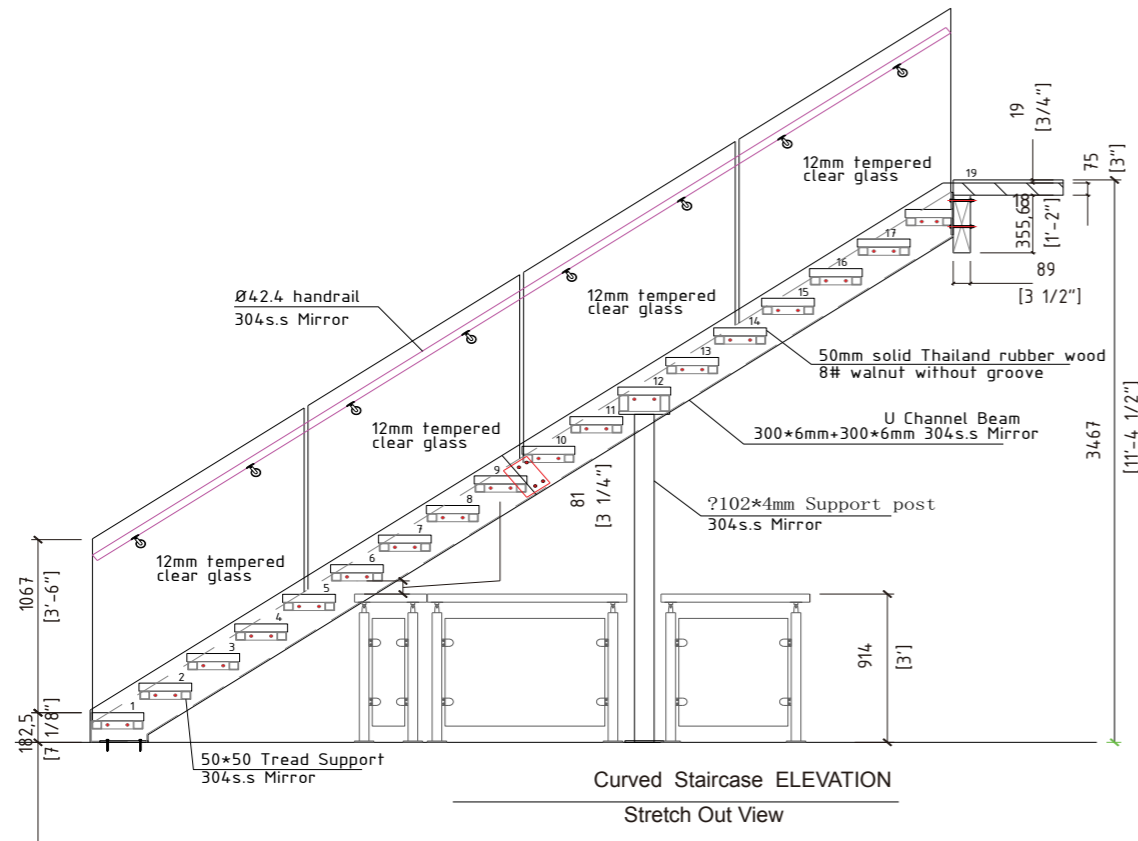

Step height(R)

Step depth(D)

Step width(B)

Straight Staircase

Reference Specification:
 Floor height:2625mm
 Step width:1010mm
 Center beam thickness:6mm
 Riser:187.5mm

Component
 Stair beam:200*100*6mm 150*150*6mm carbon steel
 .sus304,sus316 satin/mirror finish
 Tread support:38*38mm tube;6mm tread plate carbon steel
 .sus304,sus316 satin/mirror finish
 Tread:Carbon steel;stainless steel,solid wood;Glass.
 Baluster:Diameter 50.8mm baluster carbon steel
 .sus304,sus316 satin/mirror finish
 Handrail:Diameter 50.8mm carbon steel;stainless
 steel;PVC;wood
 Railing:Glass;carbon steel;stainless steel

Reference Specification
 Floor height:3000mm
 Step width:1200mm
 Center beam thickness:10mm
 Riser:187.5mm

Component
 Stair beam:250*100*10mm carbon steel .sus304,sus316 satin/mirror finish
 Tread support:40*40*5mm /50*50*5mm tube carbon steel .sus304,sus316 satin/mirror finish
 Tread:Carbon steel;stainless steel,solid wood;Glass.
 Handrail:Diameter 50.8mm carbon steel;stainless steel;PVC;wood
 Railing:Glass;carbon steel;stainless steel

■ Glass Floating Staircase

■ Wood Floating Staircase

Modern Design Cable Railing Floating Staircase For Villa

PR-F011

PR-F012

PR-F013

Curved Staircase

Technical Data:

Floor height: 3467mm
Step width: 1000mm
Center beam thickness: 6mm
Riser: 188.8mm

Component

Stair beam: 300*6+300*6mm carbon steel
.sus304, sus316 satin/mirror finish
Tread support: 40*40*5mm; 50*50*5mm; 6mm/5mm
bend plate carbon steel .sus304, sus316 satin/mirror finish
Tread: Carbon steel; stainless steel, solid wood; Glass.
Baluster: Diameter 50.8mm baluster carbon steel
.sus304, sus316 satin/mirror finish
Handrail: Diameter 50.8mm carbon steel; stainless steel; PVC; wood
Rod: 8mm solid rod, 12.7mm rod, carbon steel
.sus304, sus316 satin/mirror finish