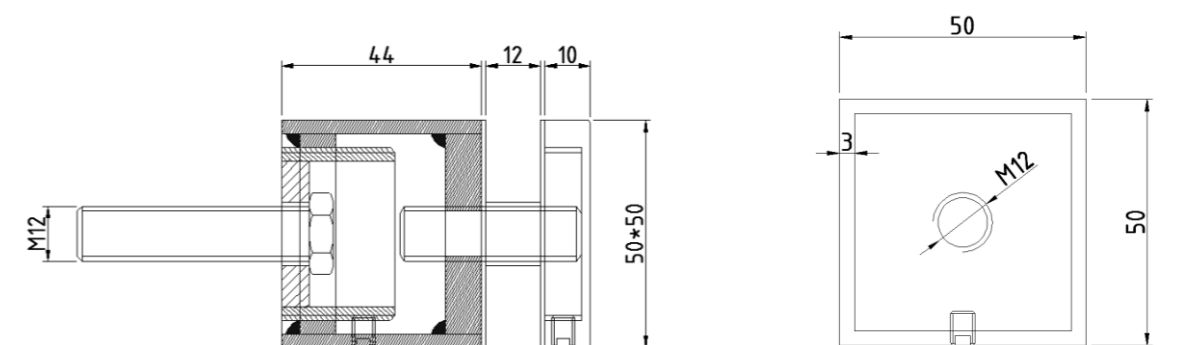

Standoff Glass Railing