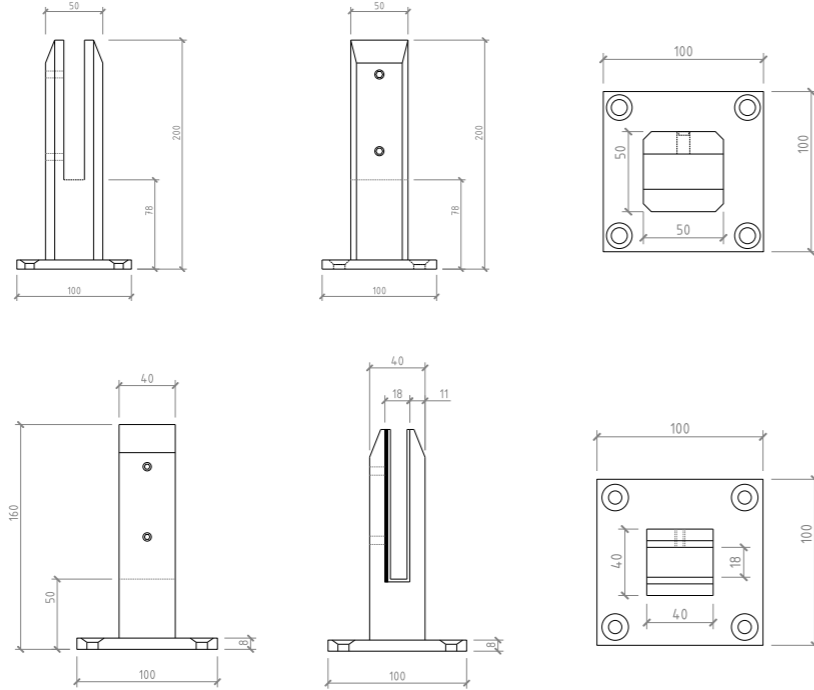

PRS 001

PRR-S002

PRR-S001

PRR-S003

Square Spigot
Size 40 x 40 x 160mm
Size 50 x 50 x 200mm

PRS 002

PRR-S005

PRR-S004