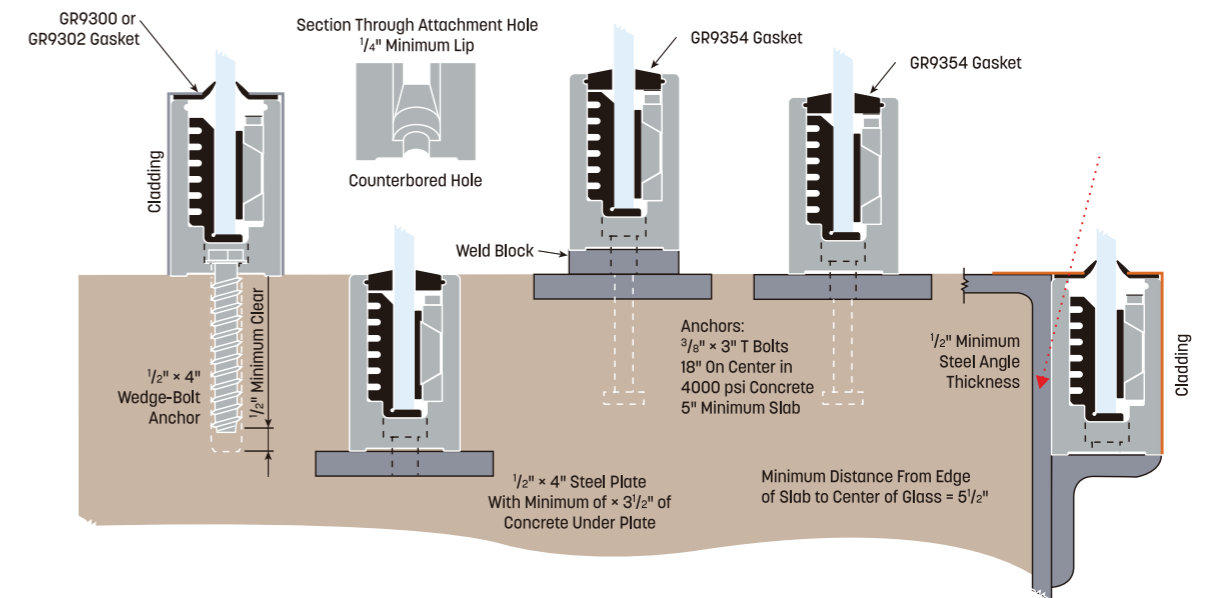

Glass Railing with Aluminum U Channel Base

62 & 70.5 U channel

For Glass 10-15mm thick
PAU 001-A

For Glass 19-24mm thick
PAU 001-B

Structure of product

45 U channel

For 12mm to 6+1.52+6mm tempered laminated glass
PAU 002

Installation Method

Other Designs

For Glass 12mm to 6+1.52+6mm tempered laminated glass

For 12mm to 6+1.52+6mm tempered laminated glass

For 12mm to 6+1.52+6mm tempered laminated glass

For 12mm to 6+1.52+6mm tempered laminated glass