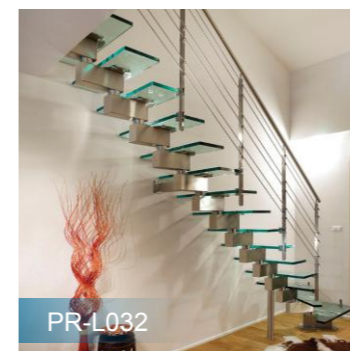

Step height(R)

Step depth(D)

Step width(B)

Straight Staircase

Reference Specification:
 Floor height:2625mm
 Step width:1010mm
 Center beam thickness:6mm
 Riser:187.5mm

Component
 Stair beam:200*100*6mm 150*150*6mm carbon steel
 .sus304,sus316 satin/mirror finish
 Tread support:38*38mm tube;6mm tread plate carbon steel
 .sus304,sus316 satin/mirror finish
 Tread:Carbon steel;stainless steel,solid wood;Glass.
 Baluster:Diameter 50.8mm baluster carbon steel
 .sus304,sus316 satin/mirror finish
 Handrail:Diameter 50.8mm carbon steel;stainless
 steel;PVC;wood
 Railing:Glass;carbon steel;stainless steel

Central Beam Straight Staircase

PR-L009

PR-L010

PR-L013

PR-L014

PR-L011

PR-L012

PR-L015

PR-L016

Double Stringer Straight Staircase

Straight Glass Staircase

Outdoor Staircase

Floating Staircase

PR-F001

PR-F002

PR-F003