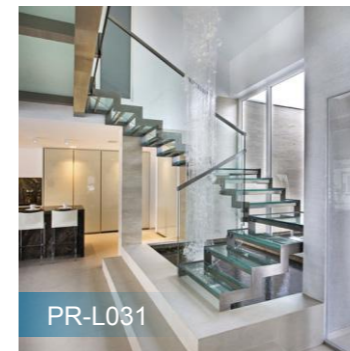

Straight Glass Staircase