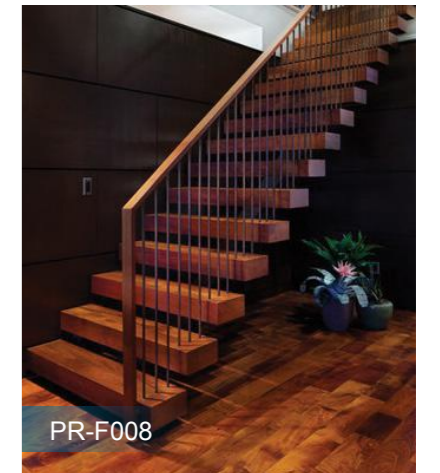

Reference Specification
 Floor height:3000mm
 Step width:1200mm
 Center beam thickness:10mm
 Riser:187.5mm

Component
 Stair beam:250*100*10mm carbon steel .sus304,sus316 satin/mirror finish
 Tread support:40*40*5mm /50*50*5mm tube carbon steel .sus304,sus316 satin/mirror finish
 Tread:Carbon steel;stainless steel,solid wood;Glass.
 Handrail:Diameter 50.8mm carbon steel;stainless steel;PVC;wood
 Railing:Glass;carbon steel;stainless steel

■ Glass Floating Staircase

■ Wood Floating Staircase

Modern Design Cable Railing Floating Staircase For Villa

PR-F011

PR-F012

PR-F013

Curved Staircase

Technical Data: