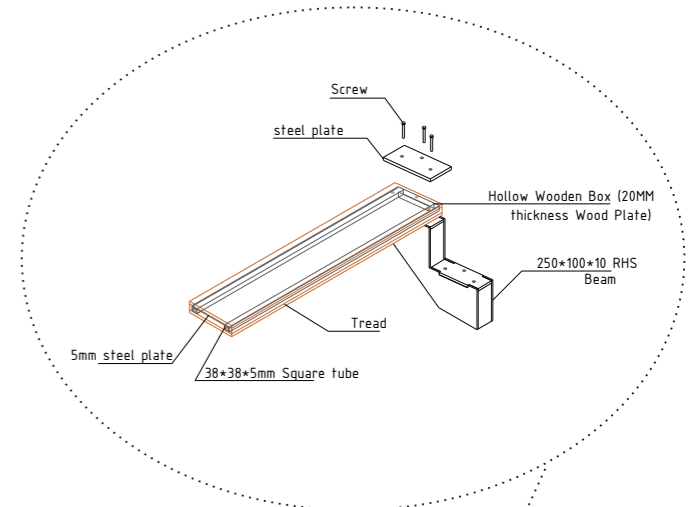

Step height(R)

Step depth(D)

Step width(B)

Straight Staircase

Reference Specification:
 Floor height:2625mm
 Step width:1010mm
 Center beam thickness:6mm
 Riser:187.5mm

Component
 Stair beam:200*100*6mm 150*150*6mm carbon steel
 .sus304,sus316 satin/mirror finish
 Tread support:38*38mm tube;6mm tread plate carbon steel
 .sus304,sus316 satin/mirror finish
 Tread:Carbon steel;stainless steel,solid wood;Glass.
 Baluster:Diameter 50.8mm baluster carbon steel
 .sus304,sus316 satin/mirror finish
 Handrail:Diameter 50.8mm carbon steel;stainless
 steel;PVC;wood
 Railing:Glass;carbon steel;stainless steel

PR-L016

Double Stringer Straight Staircase

Straight Glass Staircase

Outdoor Staircase

Floating Staircase

PR-F001

PR-F002

PR-F003

Reference Specification
 Floor height:3000mm
 Step width:1200mm
 Center beam thickness:10mm
 Riser:187.5mm

Component
 Stair beam:250*100*10mm carbon steel .sus304,sus316 satin/mirror finish
 Tread support:40*40*5mm /50*50*5mm tube carbon steel .sus304,sus316 satin/mirror finish
 Tread:Carbon steel;stainless steel,solid wood;Glass.
 Handrail:Diameter 50.8mm carbon steel;stainless steel;PVC;wood
 Railing:Glass;carbon steel;stainless steel