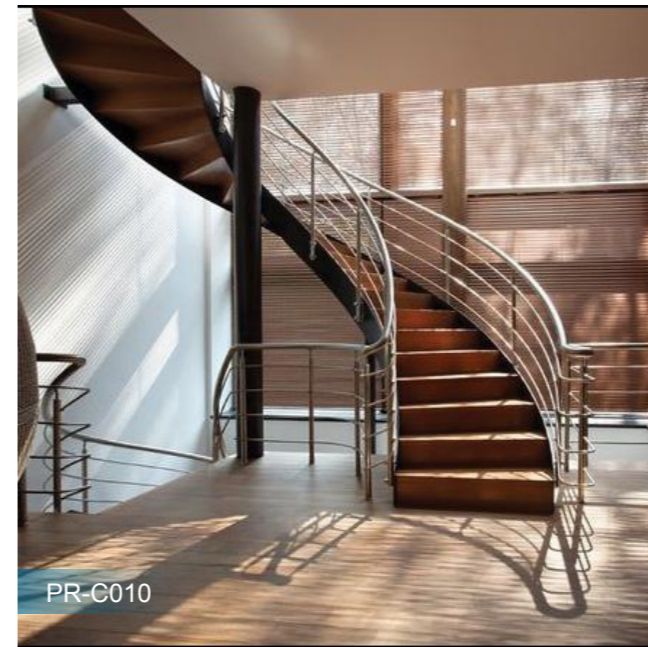

■ Glass Floating Staircase

■ Wood Floating Staircase

Modern Design Cable Railing Floating Staircase For Villa

PR-F011

PR-F012

PR-F013

Curved Staircase

Technical Data:

Floor height: 3467mm
Step width: 1000mm
Center beam thickness: 6mm
Riser: 188.8mm

Component

Stair beam: 300*6+300*6mm carbon steel
.sus304, sus316 satin/mirror finish
Tread support: 40*40*5mm; 50*50*5mm; 6mm/5mm
bend plate carbon steel .sus304, sus316 satin/mirror finish
Tread: Carbon steel; stainless steel, solid wood; Glass.
Baluster: Diameter 50.8mm baluster carbon steel
.sus304, sus316 satin/mirror finish
Handrail: Diameter 50.8mm carbon steel; stainless steel; PVC; wood
Rod: 8mm solid rod, 12.7mm rod, carbon steel
.sus304, sus316 satin/mirror finish