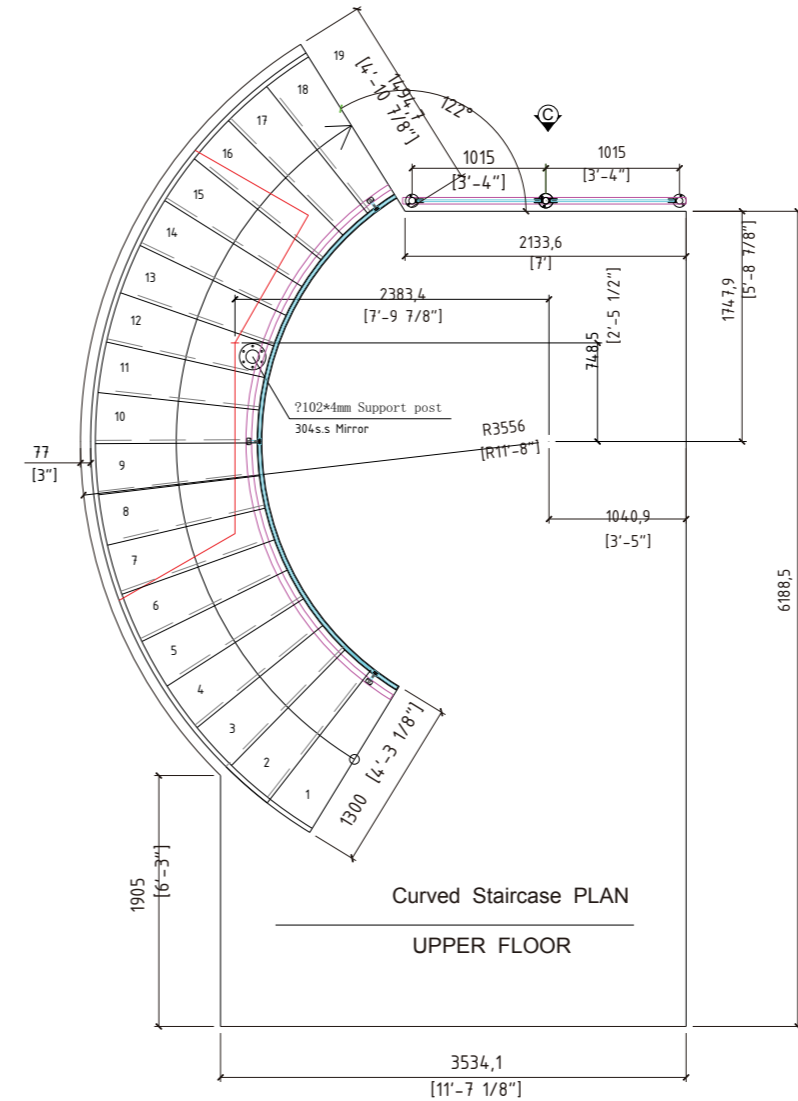

Curved Staircase

Technical Data:

Floor height: 3467mm
Step width: 1000mm
Center beam thickness: 6mm
Riser: 188.8mm

Component

Stair beam: 300*6+300*6mm carbon steel
.sus304, sus316 satin/mirror finish
Tread support: 40*40*5mm; 50*50*5mm; 6mm/5mm
bend plate carbon steel .sus304, sus316 satin/mirror finish
Tread: Carbon steel; stainless steel, solid wood; Glass.
Baluster: Diameter 50.8mm baluster carbon steel
.sus304, sus316 satin/mirror finish
Handrail: Diameter 50.8mm carbon steel; stainless steel; PVC; wood
Rod: 8mm solid rod, 12.7mm rod, carbon steel
.sus304, sus316 satin/mirror finish