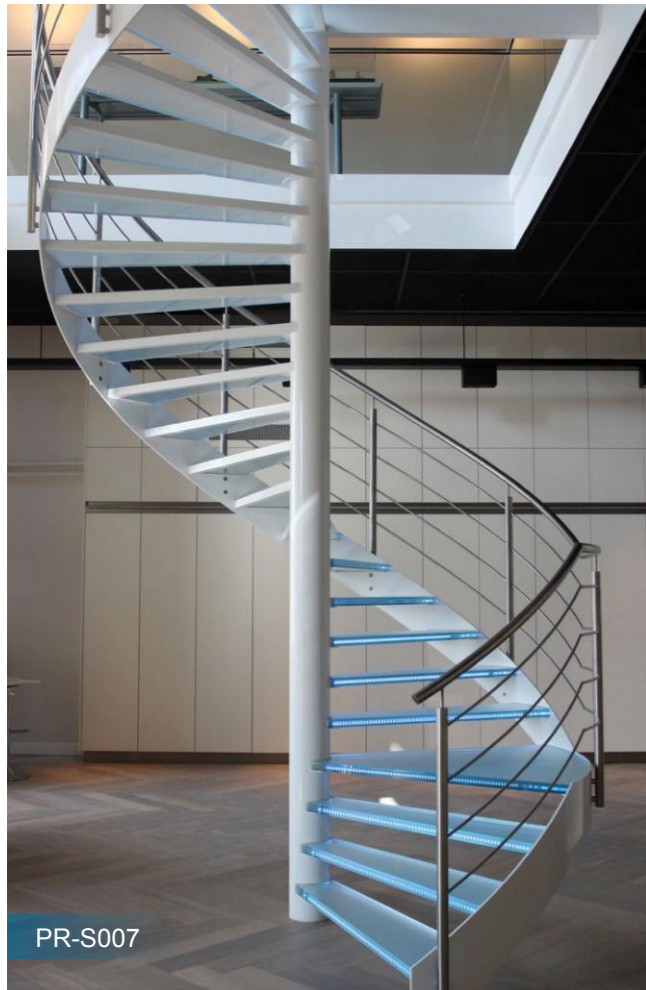

Reference Specification
 Floor height:3000mm
 Step width:1200mm
 Center beam thickness:10mm
 Riser:187.5mm

Component
 Stair beam:250*100*10mm carbon steel .sus304,sus316 satin/mirror finish
 Tread support:40*40*5mm /50*50*5mm tube carbon steel .sus304,sus316 satin/mirror finish
 Tread:Carbon steel;stainless steel,solid wood;Glass.
 Handrail:Diameter 50.8mm carbon steel;stainless steel;PVC;wood
 Railing:Glass;carbon steel;stainless steel

■ Glass Floating Staircase

■ Wood Floating Staircase

Modern Design Cable Railing Floating Staircase For Villa

PR-F011

PR-F012

PR-F013

Curved Staircase

Technical Data:

Floor height: 3467mm
Step width: 1000mm
Center beam thickness: 6mm
Riser: 188.8mm

Component

Stair beam: 300*6+300*6mm carbon steel
.sus304, sus316 satin/mirror finish
Tread support: 40*40*5mm; 50*50*5mm; 6mm/5mm
bend plate carbon steel .sus304, sus316 satin/mirror finish
Tread: Carbon steel; stainless steel, solid wood; Glass.
Baluster: Diameter 50.8mm baluster carbon steel
.sus304, sus316 satin/mirror finish
Handrail: Diameter 50.8mm carbon steel; stainless steel; PVC; wood
Rod: 8mm solid rod, 12.7mm rod, carbon steel
.sus304, sus316 satin/mirror finish