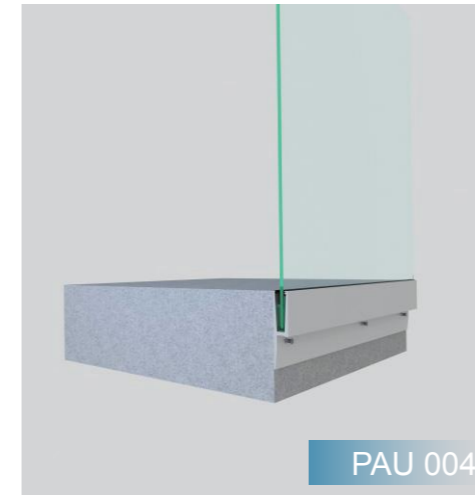

For 12mm to 6+1.52+6mm tempered laminated glass