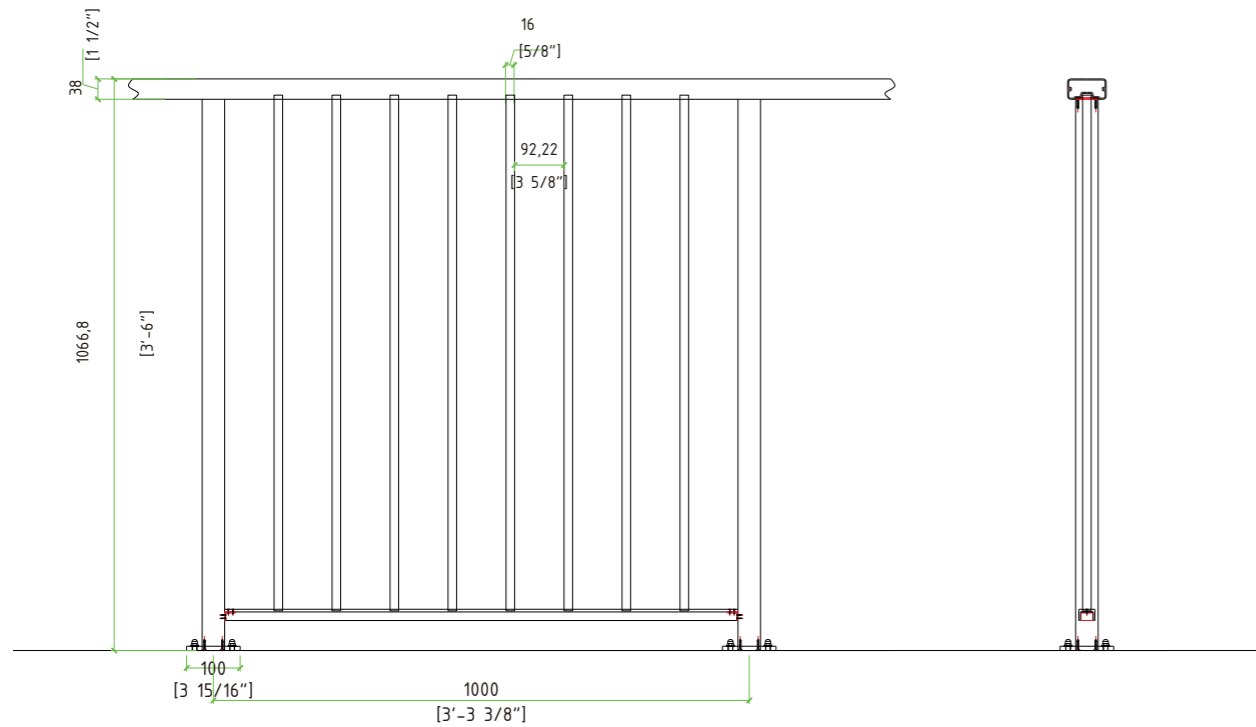

Aluminum Railing