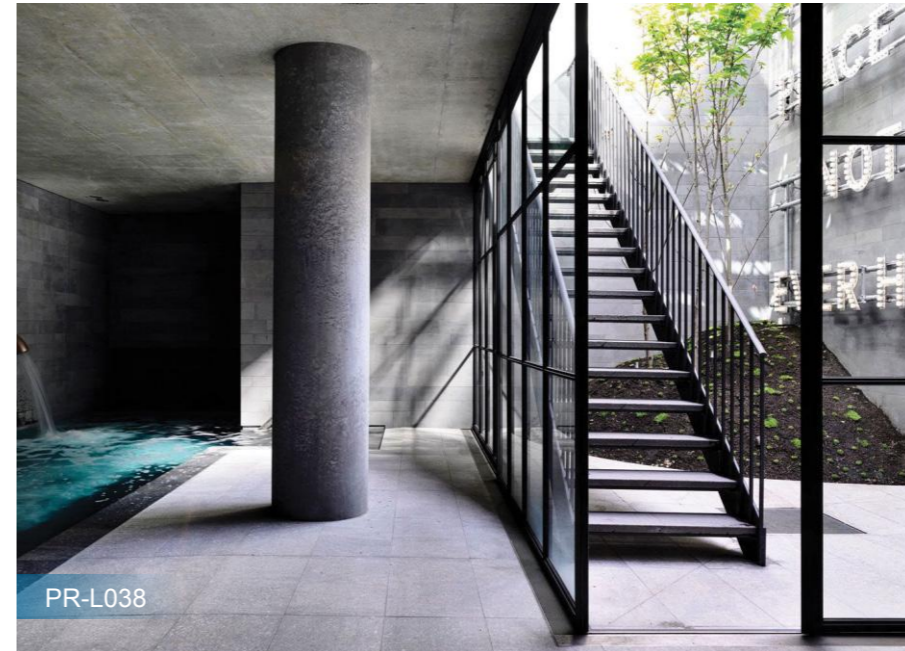

PR-L016

Double Stringer Straight Staircase

Straight Glass Staircase

Outdoor Staircase

Floating Staircase

PR-F001

PR-F002

PR-F003

Reference Specification
 Floor height:3000mm
 Step width:1200mm
 Center beam thickness:10mm
 Riser:187.5mm

Component
 Stair beam:250*100*10mm carbon steel .sus304,sus316 satin/mirror finish
 Tread support:40*40*5mm /50*50*5mm tube carbon steel .sus304,sus316 satin/mirror finish
 Tread:Carbon steel;stainless steel,solid wood;Glass.
 Handrail:Diameter 50.8mm carbon steel;stainless steel;PVC;wood
 Railing:Glass;carbon steel;stainless steel