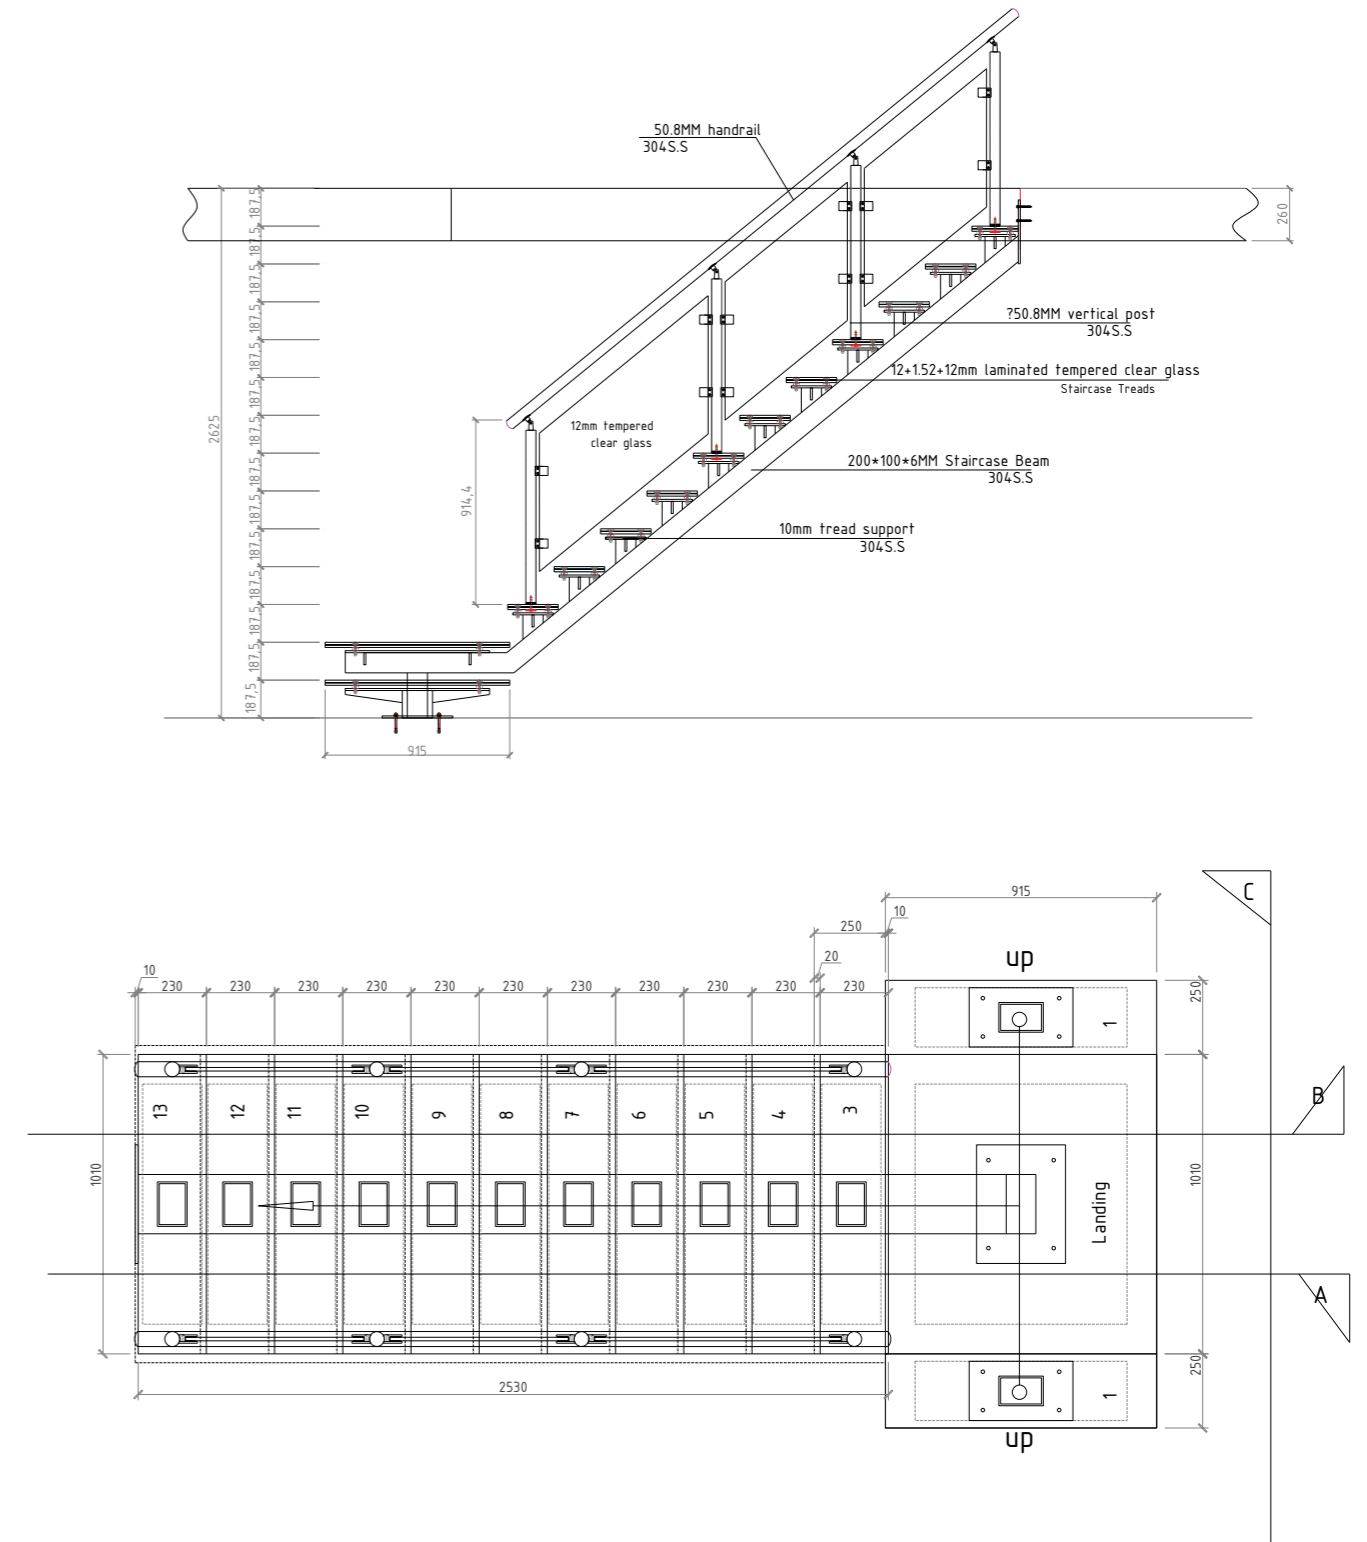

Staircase

Customized Tread's Color

How to measure the staircase dimension?

Well width(W):deciding step length

Well length(L):deciding the shape of staircase

Beam thickness(A):deciding the fixing position

Floor height(H):deciding step height and step quantity

Step height(R)

Step depth(D)

Step width(B)

Straight Staircase

Reference Specification:
 Floor height:2625mm
 Step width:1010mm
 Center beam thickness:6mm
 Riser:187.5mm

Component
 Stair beam:200*100*6mm 150*150*6mm carbon steel
 .sus304,sus316 satin/mirror finish
 Tread support:38*38mm tube;6mm tread plate carbon steel
 .sus304,sus316 satin/mirror finish
 Tread:Carbon steel;stainless steel,solid wood;Glass.
 Baluster:Diameter 50.8mm baluster carbon steel
 .sus304,sus316 satin/mirror finish
 Handrail:Diameter 50.8mm carbon steel;stainless
 steel;PVC;wood
 Railing:Glass;carbon steel;stainless steel

Reference Specification
 Floor height:3000mm
 Step width:1200mm
 Center beam thickness:10mm
 Riser:187.5mm

Component
 Stair beam:250*100*10mm carbon steel .sus304,sus316 satin/mirror finish
 Tread support:40*40*5mm /50*50*5mm tube carbon steel .sus304,sus316 satin/mirror finish
 Tread:Carbon steel;stainless steel,solid wood;Glass.
 Handrail:Diameter 50.8mm carbon steel;stainless steel;PVC;wood
 Railing:Glass;carbon steel;stainless steel