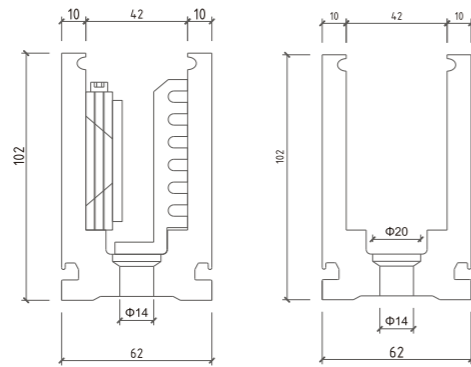

For Glass 10-15mm thick
PAU 001-A