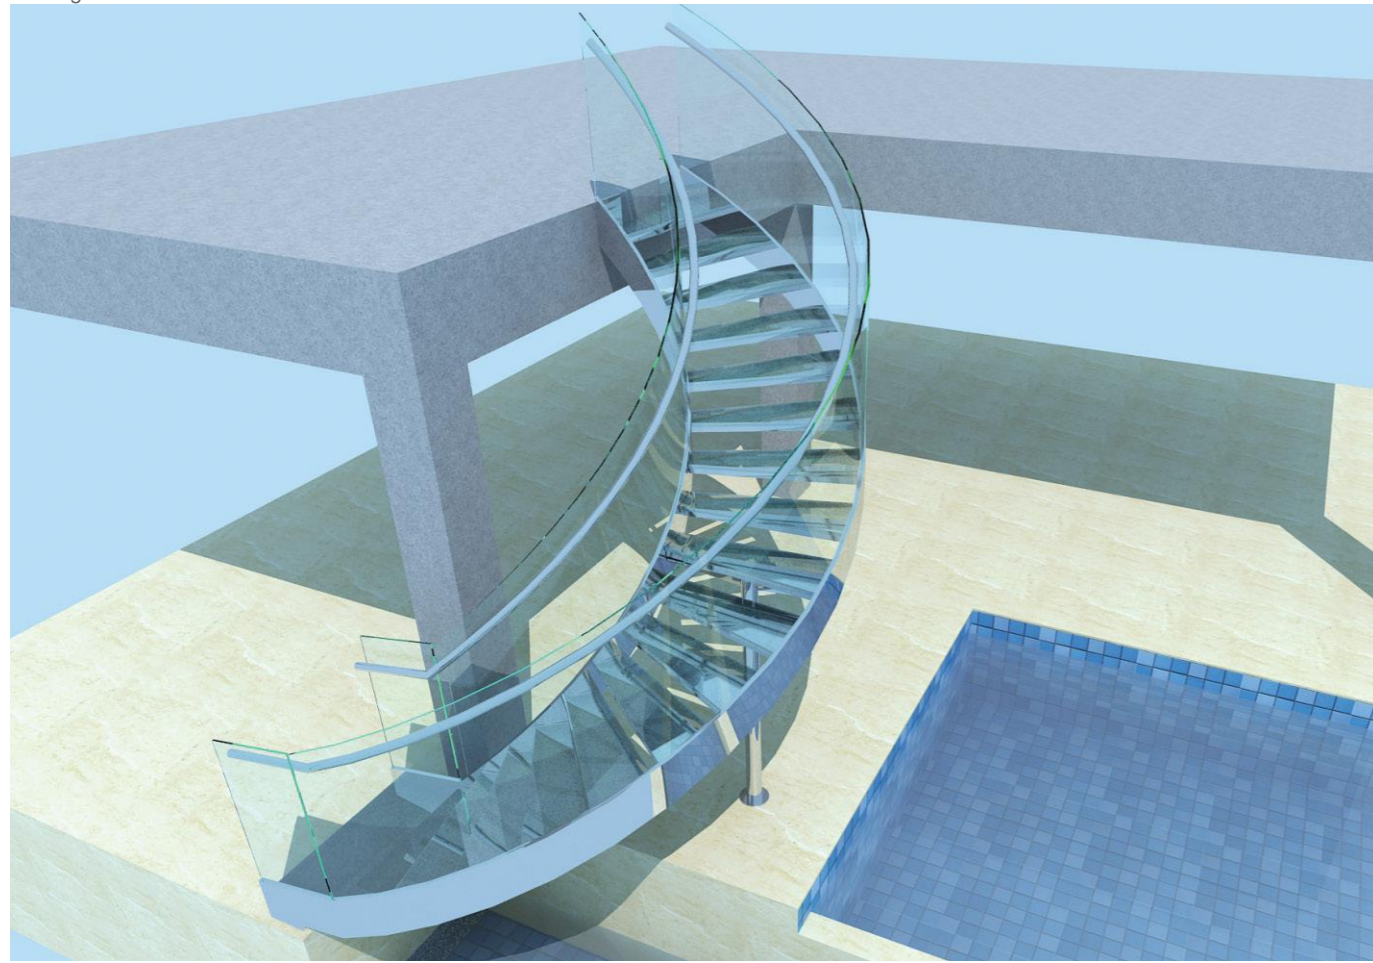

■ Glass Floating Staircase

■ Wood Floating Staircase

Modern Design Cable Railing Floating Staircase For Villa

PR-F011

PR-F012

PR-F013

Curved Staircase

Technical Data:

Floor height: 3467mm
Step width: 1000mm
Center beam thickness: 6mm
Riser: 188.8mm

Component

Stair beam: 300*6+300*6mm carbon steel
.sus304, sus316 satin/mirror finish
Tread support: 40*40*5mm; 50*50*5mm; 6mm/5mm
bend plate carbon steel .sus304, sus316 satin/mirror finish
Tread: Carbon steel; stainless steel, solid wood; Glass.
Baluster: Diameter 50.8mm baluster carbon steel
.sus304, sus316 satin/mirror finish
Handrail: Diameter 50.8mm carbon steel; stainless steel; PVC; wood
Rod: 8mm solid rod, 12.7mm rod, carbon steel
.sus304, sus316 satin/mirror finish