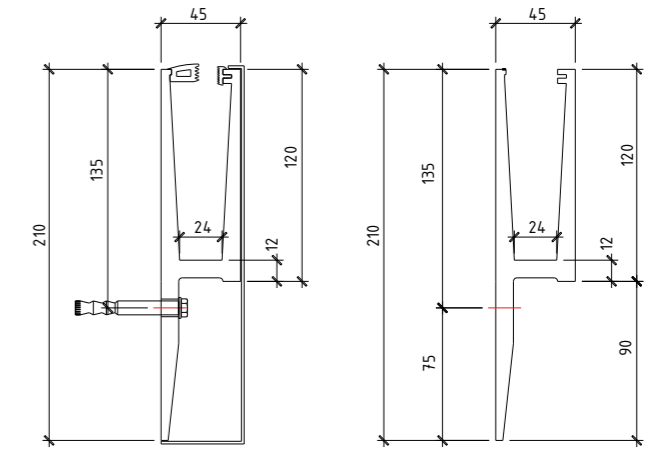

Step height(R)

Step depth(D)

Step width(B)

Straight Staircase

Reference Specification:
 Floor height:2625mm
 Step width:1010mm
 Center beam thickness:6mm
 Riser:187.5mm

Component
 Stair beam:200*100*6mm 150*150*6mm carbon steel
 .sus304,sus316 satin/mirror finish
 Tread support:38*38mm tube;6mm tread plate carbon steel
 .sus304,sus316 satin/mirror finish
 Tread:Carbon steel;stainless steel,solid wood;Glass.
 Baluster:Diameter 50.8mm baluster carbon steel
 .sus304,sus316 satin/mirror finish
 Handrail:Diameter 50.8mm carbon steel;stainless
 steel;PVC;wood
 Railing:Glass;carbon steel;stainless steel

Floor height: 3467mm
Step width: 1000mm
Center beam thickness: 6mm
Riser: 188.8mm

Component

Stair beam: 300*6+300*6mm carbon steel
.sus304, sus316 satin/mirror finish
Tread support: 40*40*5mm; 50*50*5mm; 6mm/5mm
bend plate carbon steel .sus304, sus316 satin/mirror finish
Tread: Carbon steel; stainless steel, solid wood; Glass.
Baluster: Diameter 50.8mm baluster carbon steel
.sus304, sus316 satin/mirror finish
Handrail: Diameter 50.8mm carbon steel; stainless steel; PVC; wood
Rod: 8mm solid rod, 12.7mm rod, carbon steel
.sus304, sus316 satin/mirror finish

Glass Railing with Aluminum U Channel Base

62 & 70.5 U channel

For Glass 10-15mm thick
PAU 001-A

For Glass 19-24mm thick
PAU 001-B

Structure of product

45 U channel

For 12mm to 6+1.52+6mm tempered laminated glass
PAU 002

Installation Method

Other Designs

For Glass 12mm to 6+1.52+6mm tempered laminated glass

For 12mm to 6+1.52+6mm tempered laminated glass

For 12mm to 6+1.52+6mm tempered laminated glass

For 12mm to 6+1.52+6mm tempered laminated glass