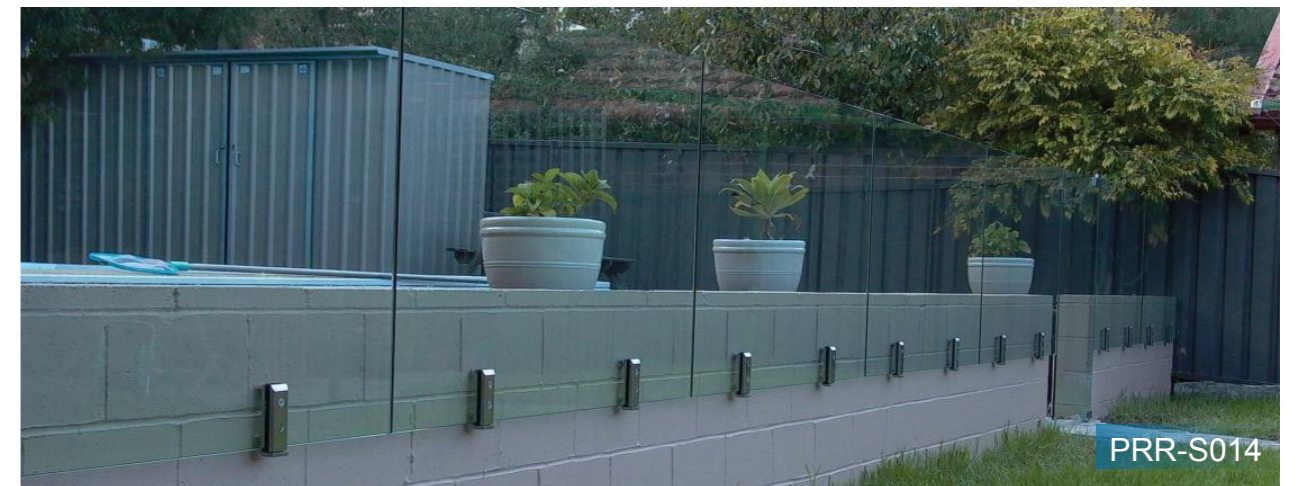

PRR-S006

■ For Swimming Pool

■ Self-closing door lock

Other designs

Standoff Glass Railing

PRR-P008

PRR-P009

PRR-P011