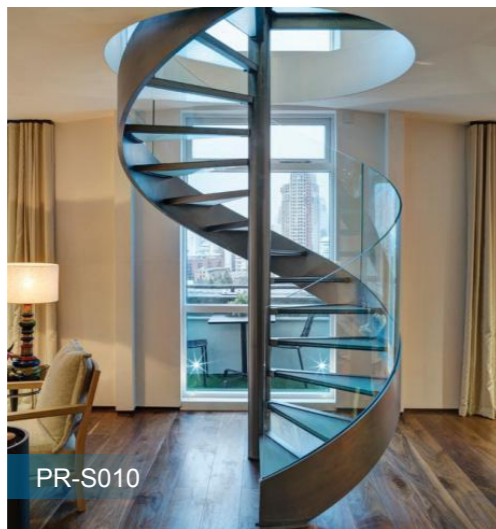

PR-L016

Double Stringer Straight Staircase

Straight Glass Staircase

Outdoor Staircase

Floating Staircase

PR-F001

PR-F002

PR-F003

Reference Specification
 Floor height:3000mm
 Step width:1200mm
 Center beam thickness:10mm
 Riser:187.5mm

Component
 Stair beam:250*100*10mm carbon steel .sus304,sus316 satin/mirror finish
 Tread support:40*40*5mm /50*50*5mm tube carbon steel .sus304,sus316 satin/mirror finish
 Tread:Carbon steel;stainless steel,solid wood;Glass.
 Handrail:Diameter 50.8mm carbon steel;stainless steel;PVC;wood
 Railing:Glass;carbon steel;stainless steel

■ Glass Floating Staircase

■ Wood Floating Staircase

Modern Design Cable Railing Floating Staircase For Villa

PR-F011

PR-F012

PR-F013

Curved Staircase

Technical Data:

Floor height: 3467mm
Step width: 1000mm
Center beam thickness: 6mm
Riser: 188.8mm

Component

Stair beam: 300*6+300*6mm carbon steel
.sus304, sus316 satin/mirror finish
Tread support: 40*40*5mm; 50*50*5mm; 6mm/5mm
bend plate carbon steel .sus304, sus316 satin/mirror finish
Tread: Carbon steel; stainless steel, solid wood; Glass.
Baluster: Diameter 50.8mm baluster carbon steel
.sus304, sus316 satin/mirror finish
Handrail: Diameter 50.8mm carbon steel; stainless steel; PVC; wood
Rod: 8mm solid rod, 12.7mm rod, carbon steel
.sus304, sus316 satin/mirror finish