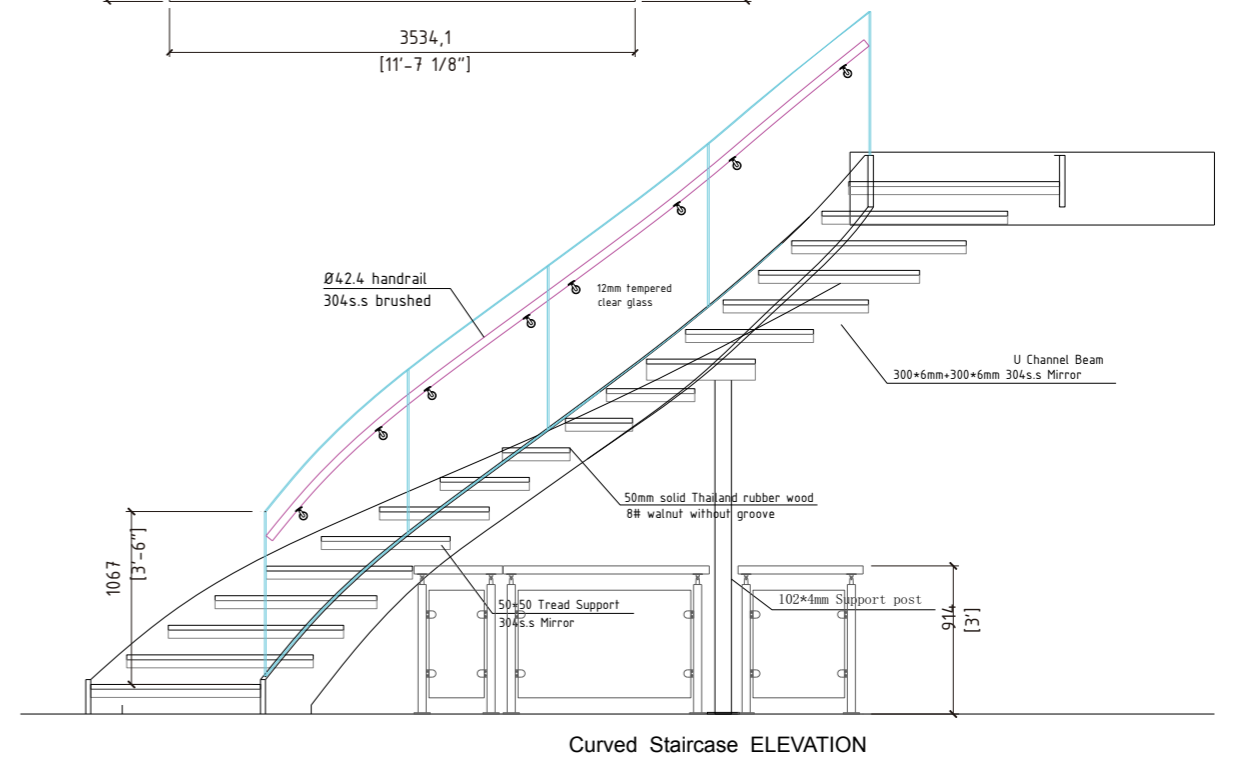

Step height(R)

Step depth(D)

Step width(B)

Straight Staircase

Reference Specification:
 Floor height:2625mm
 Step width:1010mm
 Center beam thickness:6mm
 Riser:187.5mm

Component
 Stair beam:200*100*6mm 150*150*6mm carbon steel
 .sus304,sus316 satin/mirror finish
 Tread support:38*38mm tube;6mm tread plate carbon steel
 .sus304,sus316 satin/mirror finish
 Tread:Carbon steel;stainless steel,solid wood;Glass.
 Baluster:Diameter 50.8mm baluster carbon steel
 .sus304,sus316 satin/mirror finish
 Handrail:Diameter 50.8mm carbon steel;stainless
 steel;PVC;wood
 Railing:Glass;carbon steel;stainless steel

Reference Specification
 Floor height:3000mm
 Step width:1200mm
 Center beam thickness:10mm
 Riser:187.5mm

Component
 Stair beam:250*100*10mm carbon steel .sus304,sus316 satin/mirror finish
 Tread support:40*40*5mm /50*50*5mm tube carbon steel .sus304,sus316 satin/mirror finish
 Tread:Carbon steel;stainless steel,solid wood;Glass.
 Handrail:Diameter 50.8mm carbon steel;stainless steel;PVC;wood
 Railing:Glass;carbon steel;stainless steel

■ Glass Floating Staircase

■ Wood Floating Staircase

Modern Design Cable Railing Floating Staircase For Villa

PR-F011

PR-F012

PR-F013

Curved Staircase

Technical Data:

Floor height: 3467mm
Step width: 1000mm
Center beam thickness: 6mm
Riser: 188.8mm

Component

Stair beam: 300*6+300*6mm carbon steel
.sus304, sus316 satin/mirror finish
Tread support: 40*40*5mm; 50*50*5mm; 6mm/5mm
bend plate carbon steel .sus304, sus316 satin/mirror finish
Tread: Carbon steel; stainless steel, solid wood; Glass.
Baluster: Diameter 50.8mm baluster carbon steel
.sus304, sus316 satin/mirror finish
Handrail: Diameter 50.8mm carbon steel; stainless steel; PVC; wood
Rod: 8mm solid rod, 12.7mm rod, carbon steel
.sus304, sus316 satin/mirror finish