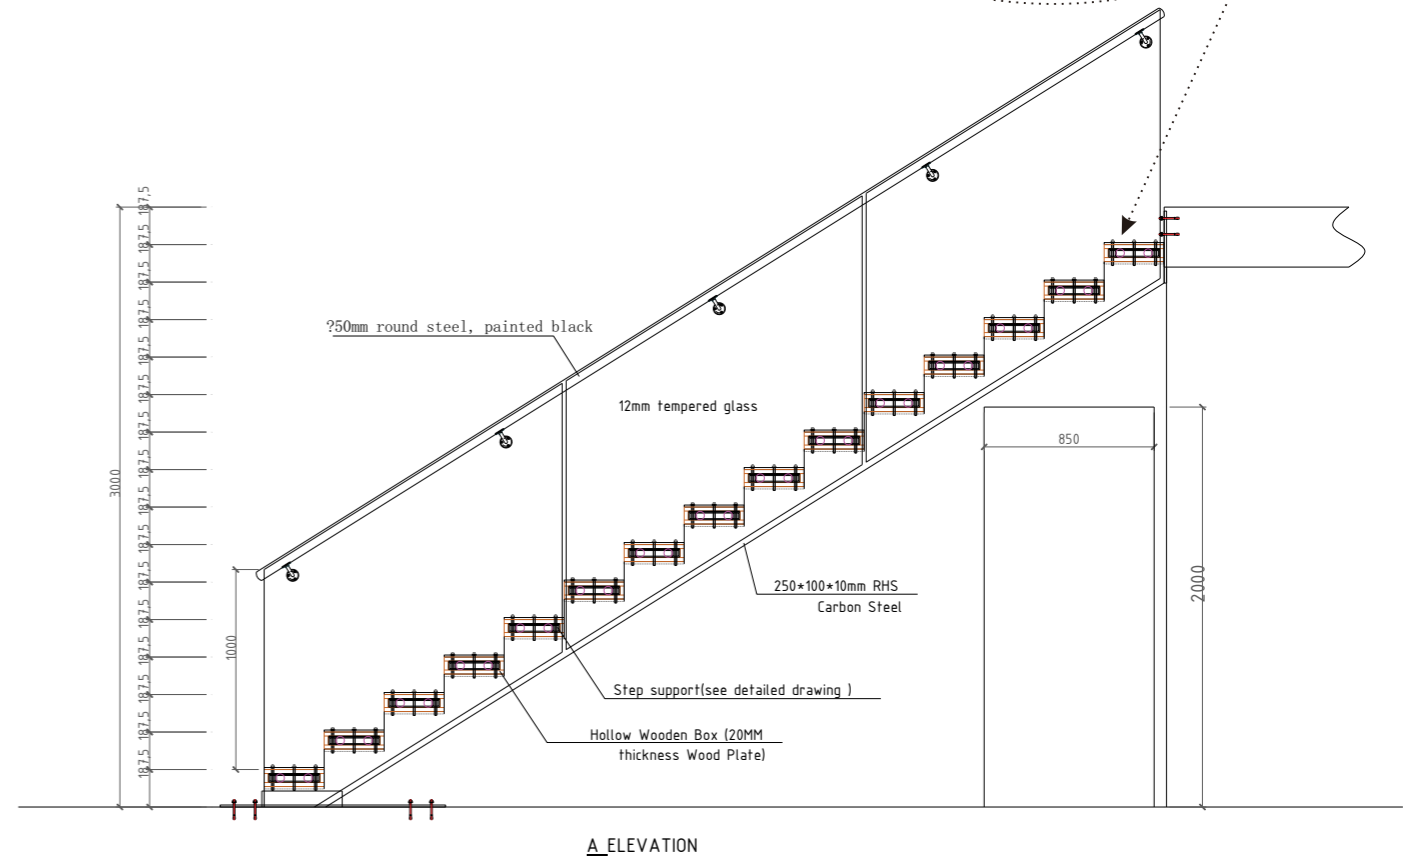

Step height(R)

Step depth(D)

Step width(B)

Straight Staircase

Reference Specification:
 Floor height:2625mm
 Step width:1010mm
 Center beam thickness:6mm
 Riser:187.5mm

Component
 Stair beam:200*100*6mm 150*150*6mm carbon steel
 .sus304,sus316 satin/mirror finish
 Tread support:38*38mm tube;6mm tread plate carbon steel
 .sus304,sus316 satin/mirror finish
 Tread:Carbon steel;stainless steel,solid wood;Glass.
 Baluster:Diameter 50.8mm baluster carbon steel
 .sus304,sus316 satin/mirror finish
 Handrail:Diameter 50.8mm carbon steel;stainless
 steel;PVC;wood
 Railing:Glass;carbon steel;stainless steel

PR-L016

Double Stringer Straight Staircase

Straight Glass Staircase

Outdoor Staircase

Floating Staircase

PR-F001

PR-F002

PR-F003

Reference Specification
 Floor height:3000mm
 Step width:1200mm
 Center beam thickness:10mm
 Riser:187.5mm

Component
 Stair beam:250*100*10mm carbon steel .sus304,sus316 satin/mirror finish
 Tread support:40*40*5mm /50*50*5mm tube carbon steel .sus304,sus316 satin/mirror finish
 Tread:Carbon steel;stainless steel,solid wood;Glass.
 Handrail:Diameter 50.8mm carbon steel;stainless steel;PVC;wood
 Railing:Glass;carbon steel;stainless steel