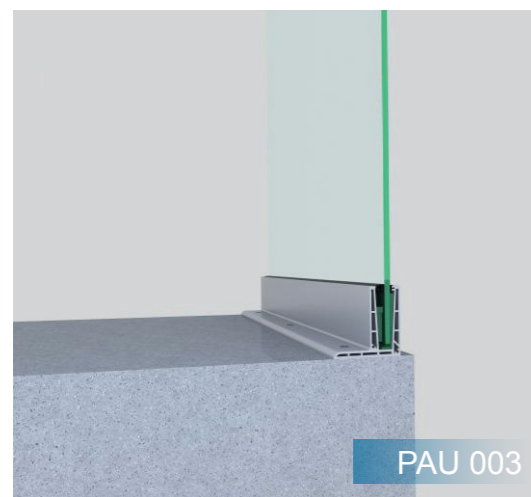

Other Designs

For Glass 12mm to 6+1.52+6mm tempered laminated glass