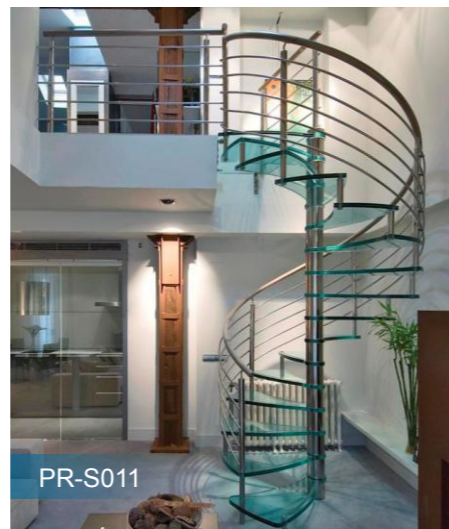

PR-L016

Double Stringer Straight Staircase

Straight Glass Staircase

Outdoor Staircase

Floating Staircase

PR-F001

PR-F002

PR-F003

Reference Specification
 Floor height:3000mm
 Step width:1200mm
 Center beam thickness:10mm
 Riser:187.5mm

Component
 Stair beam:250*100*10mm carbon steel .sus304,sus316 satin/mirror finish
 Tread support:40*40*5mm /50*50*5mm tube carbon steel .sus304,sus316 satin/mirror finish
 Tread:Carbon steel;stainless steel,solid wood;Glass.
 Handrail:Diameter 50.8mm carbon steel;stainless steel;PVC;wood
 Railing:Glass;carbon steel;stainless steel

■ Glass Floating Staircase

■ Wood Floating Staircase

Modern Design Cable Railing Floating Staircase For Villa

PR-F011

PR-F012

PR-F013

Curved Staircase

Technical Data:

Floor height: 3467mm
Step width: 1000mm
Center beam thickness: 6mm
Riser: 188.8mm

Component

Stair beam: 300*6+300*6mm carbon steel
.sus304, sus316 satin/mirror finish
Tread support: 40*40*5mm; 50*50*5mm; 6mm/5mm
bend plate carbon steel .sus304, sus316 satin/mirror finish
Tread: Carbon steel; stainless steel, solid wood; Glass.
Baluster: Diameter 50.8mm baluster carbon steel
.sus304, sus316 satin/mirror finish
Handrail: Diameter 50.8mm carbon steel; stainless steel; PVC; wood
Rod: 8mm solid rod, 12.7mm rod, carbon steel
.sus304, sus316 satin/mirror finish