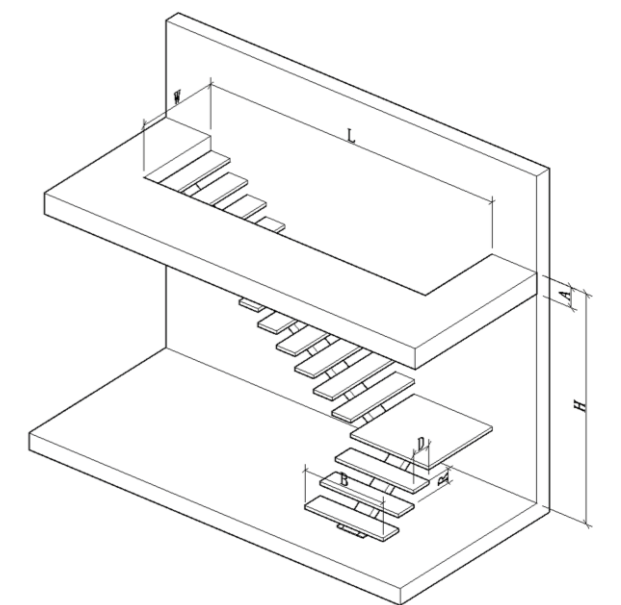

Staircase

Customized Tread's Color

How to measure the staircase dimension?

Well width(W):deciding step length

Well length(L):deciding the shape of staircase

Beam thickness(A):deciding the fixing position

Floor height(H):deciding step height and step quantity

Step height(R)

Step depth(D)

Step width(B)

Straight Staircase

Reference Specification:
 Floor height:2625mm
 Step width:1010mm
 Center beam thickness:6mm
 Riser:187.5mm

Component
 Stair beam:200*100*6mm 150*150*6mm carbon steel
 .sus304,sus316 satin/mirror finish
 Tread support:38*38mm tube;6mm tread plate carbon steel
 .sus304,sus316 satin/mirror finish
 Tread:Carbon steel;stainless steel,solid wood;Glass.
 Baluster:Diameter 50.8mm baluster carbon steel
 .sus304,sus316 satin/mirror finish
 Handrail:Diameter 50.8mm carbon steel;stainless
 steel;PVC;wood
 Railing:Glass;carbon steel;stainless steel