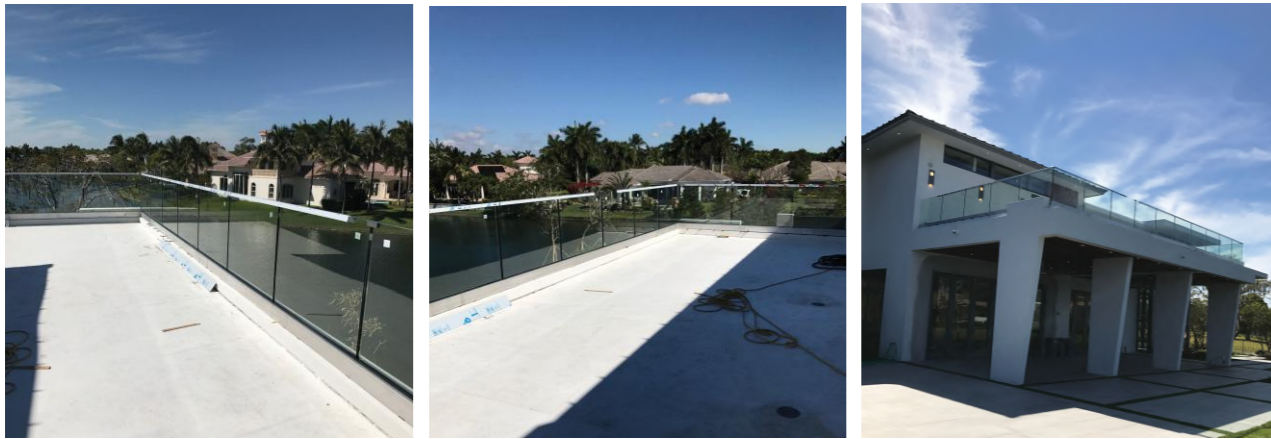

USA

- Glass Railing with Aluminum U Channel Base