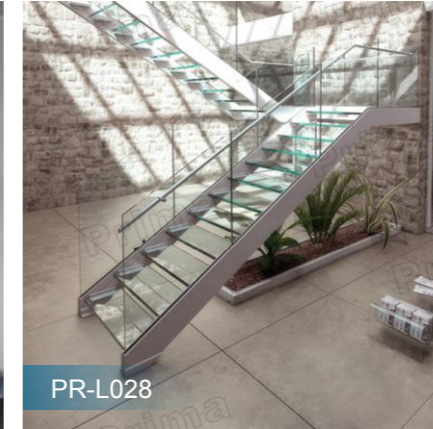

Straight Glass Staircase