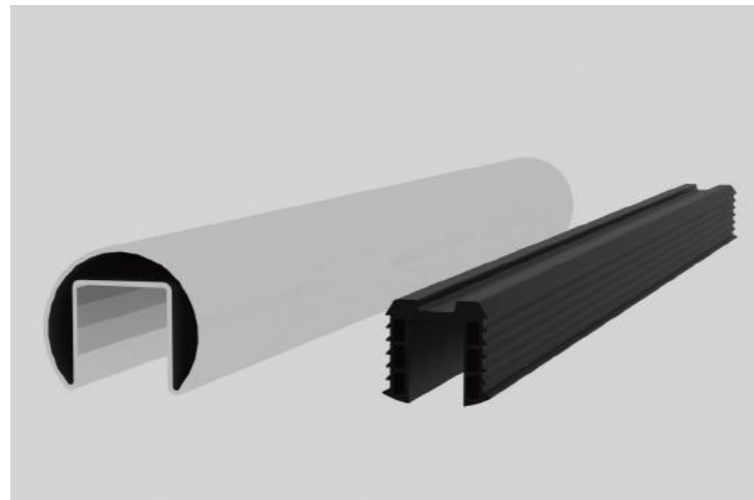

Installation Method