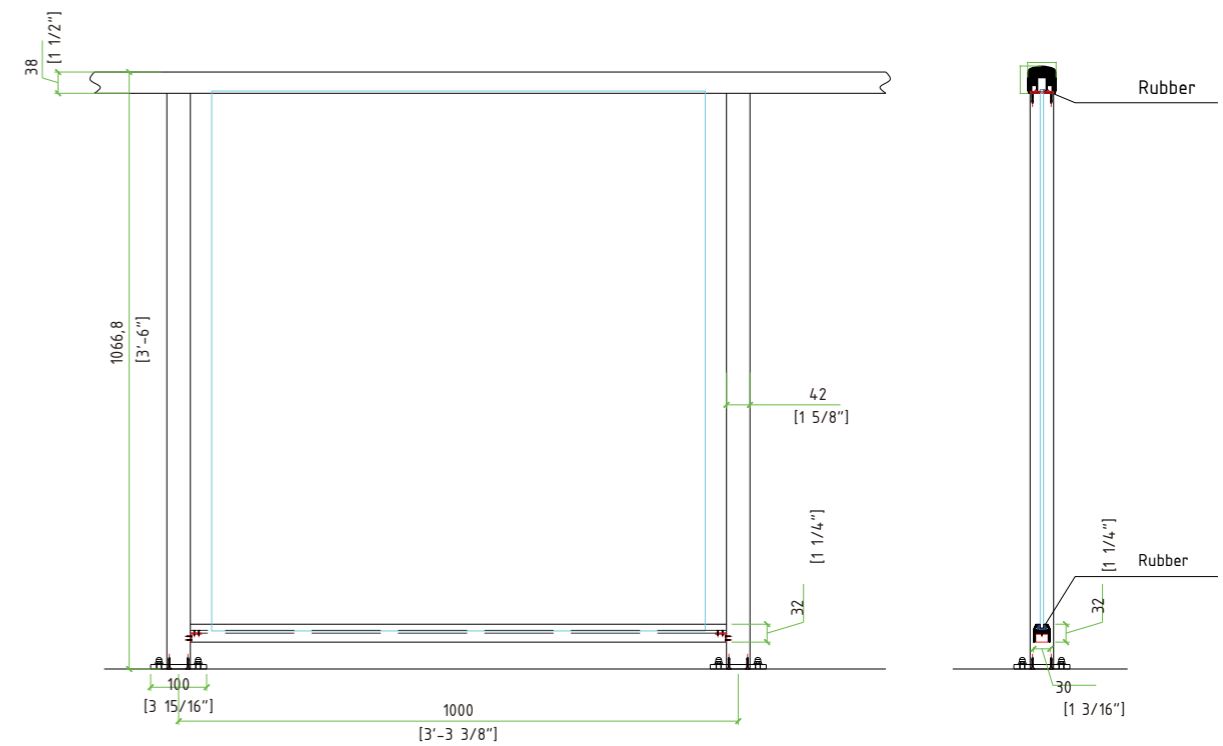

Aluminum Glass Railing