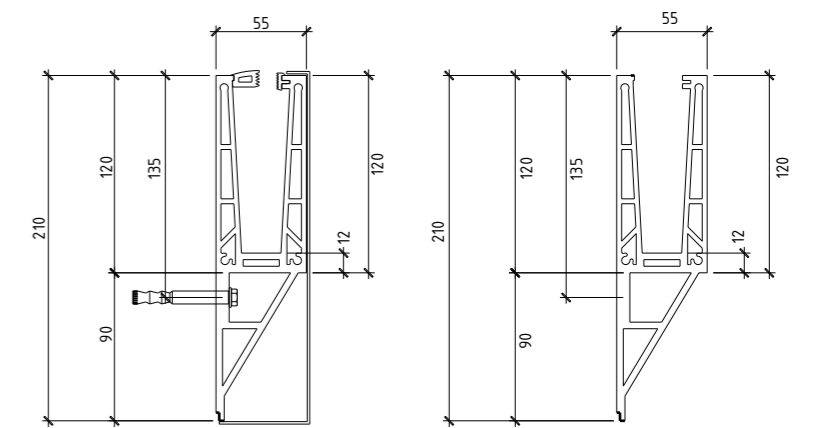

Step height(R)

Step depth(D)

Step width(B)

Straight Staircase

Reference Specification:
 Floor height:2625mm
 Step width:1010mm
 Center beam thickness:6mm
 Riser:187.5mm

Component
 Stair beam:200*100*6mm 150*150*6mm carbon steel
 .sus304,sus316 satin/mirror finish
 Tread support:38*38mm tube;6mm tread plate carbon steel
 .sus304,sus316 satin/mirror finish
 Tread:Carbon steel;stainless steel,solid wood;Glass.
 Baluster:Diameter 50.8mm baluster carbon steel
 .sus304,sus316 satin/mirror finish
 Handrail:Diameter 50.8mm carbon steel;stainless
 steel;PVC;wood
 Railing:Glass;carbon steel;stainless steel

Floor height: 3467mm
Step width: 1000mm
Center beam thickness: 6mm
Riser: 188.8mm

Component

Stair beam: 300*6+300*6mm carbon steel
.sus304, sus316 satin/mirror finish
Tread support: 40*40*5mm; 50*50*5mm; 6mm/5mm
bend plate carbon steel .sus304, sus316 satin/mirror finish
Tread: Carbon steel; stainless steel, solid wood; Glass.
Baluster: Diameter 50.8mm baluster carbon steel
.sus304, sus316 satin/mirror finish
Handrail: Diameter 50.8mm carbon steel; stainless steel; PVC; wood
Rod: 8mm solid rod, 12.7mm rod, carbon steel
.sus304, sus316 satin/mirror finish

Installation Method

Other Designs

For Glass 12mm to 6+1.52+6mm tempered laminated glass

For 12mm to 6+1.52+6mm tempered laminated glass

For 12mm to 6+1.52+6mm tempered laminated glass

For 12mm to 6+1.52+6mm tempered laminated glass