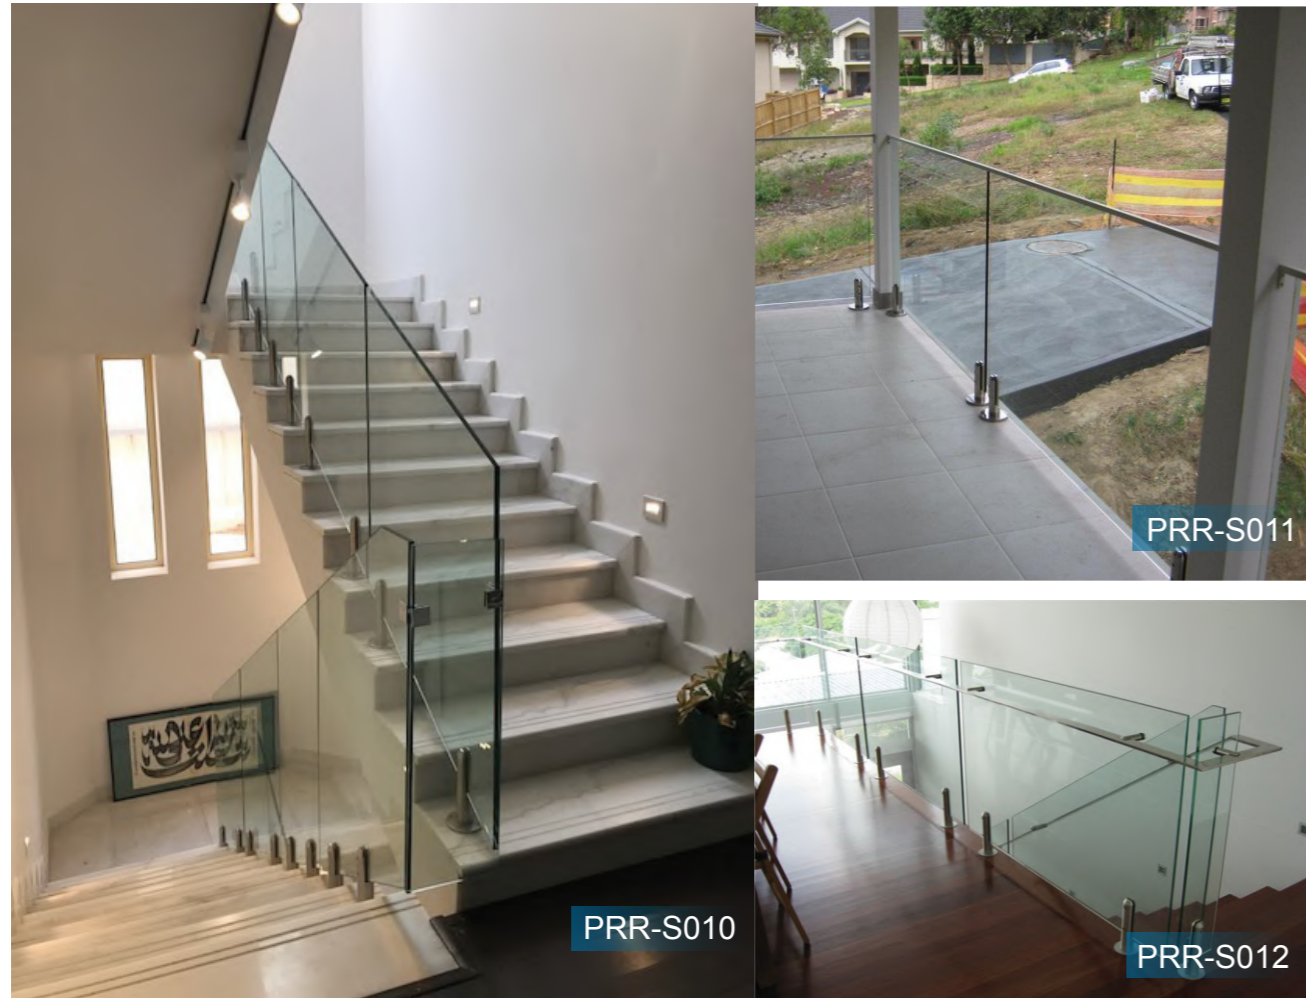

PRS 001

PRR-S002

PRR-S001

PRR-S003

Square Spigot
Size 40 x 40 x 160mm
Size 50 x 50 x 200mm

PRS 002

PRR-S005

PRR-S004

PRR-S006

■ For Swimming Pool

■ Self-closing door lock

Other designs

Standoff Glass Railing

PRR-P008

PRR-P009

PRR-P011