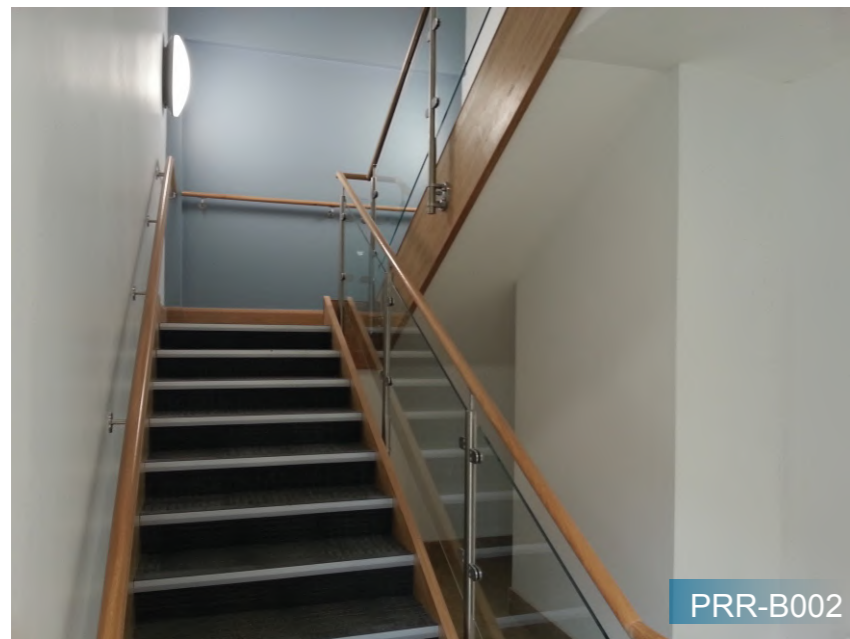

■ Class Railing Baluster Round Baluster