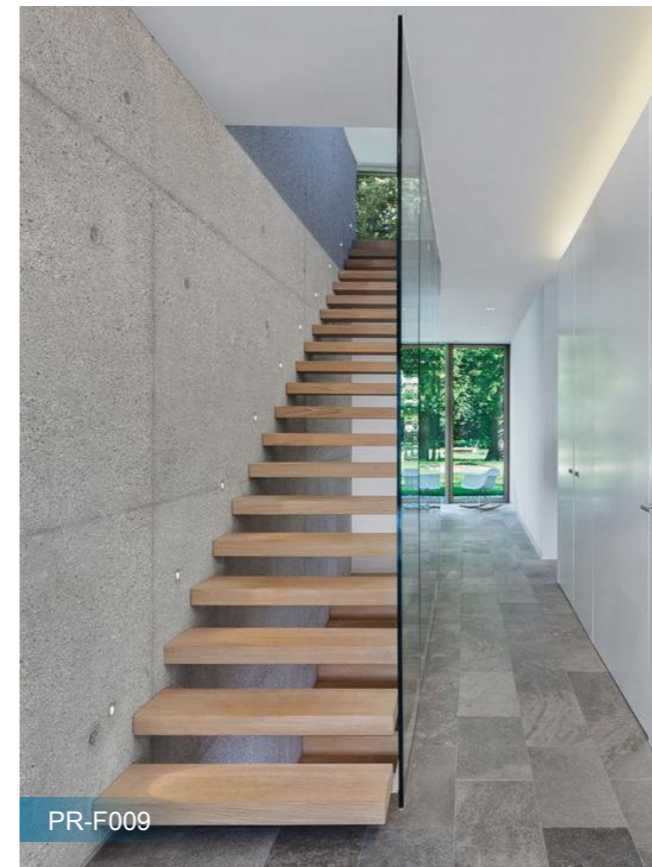

PR-L016

Double Stringer Straight Staircase

Straight Glass Staircase

Outdoor Staircase

Floating Staircase

PR-F001

PR-F002

PR-F003

Reference Specification
 Floor height:3000mm
 Step width:1200mm
 Center beam thickness:10mm
 Riser:187.5mm

Component
 Stair beam:250*100*10mm carbon steel .sus304,sus316 satin/mirror finish
 Tread support:40*40*5mm /50*50*5mm tube carbon steel .sus304,sus316 satin/mirror finish
 Tread:Carbon steel;stainless steel,solid wood;Glass.
 Handrail:Diameter 50.8mm carbon steel;stainless steel;PVC;wood
 Railing:Glass;carbon steel;stainless steel

■ Glass Floating Staircase

■ Wood Floating Staircase

Modern Design Cable Railing Floating Staircase For Villa

PR-F011

PR-F012

PR-F013

Curved Staircase

Technical Data:

Floor height: 3467mm
Step width: 1000mm
Center beam thickness: 6mm
Riser: 188.8mm

Component

Stair beam: 300*6+300*6mm carbon steel
.sus304, sus316 satin/mirror finish
Tread support: 40*40*5mm; 50*50*5mm; 6mm/5mm
bend plate carbon steel .sus304, sus316 satin/mirror finish
Tread: Carbon steel; stainless steel, solid wood; Glass.
Baluster: Diameter 50.8mm baluster carbon steel
.sus304, sus316 satin/mirror finish
Handrail: Diameter 50.8mm carbon steel; stainless steel; PVC; wood
Rod: 8mm solid rod, 12.7mm rod, carbon steel
.sus304, sus316 satin/mirror finish