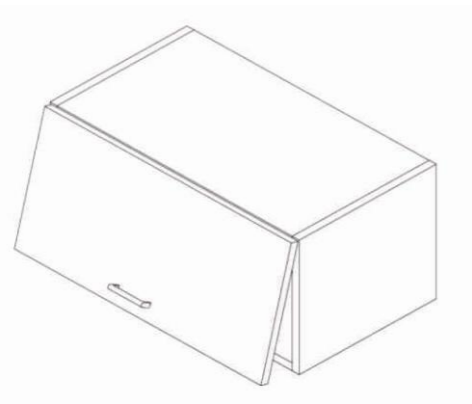

单门吊柜
Wall cabinet 1 door

木框玻璃单门吊柜
Wall cabinet 1 glass door

Tall cabinet
标准柜

微波炉上翻吊柜
MW lift-up door cabinet

双门吊柜
Wall blind cabinet 2 door

微波炉上翻吊柜
Wall lift-up MW cabinet

上翻门微波炉烤箱单门高柜
MW&oven tall cabinet

上下双门高柜
Utility tall cabinet