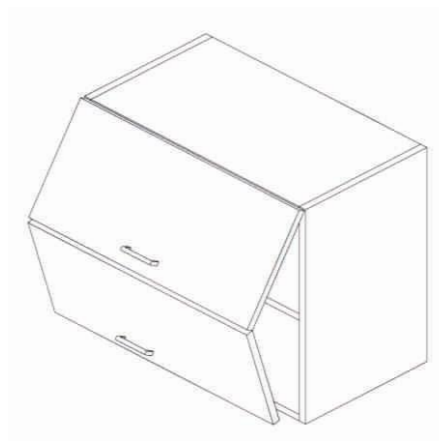

上木门下铝框上翻门吊柜
Wall lift-up cabinet 1 upper wood door
1 lower glass door

双上翻门吊柜
Wall cabinet fold door